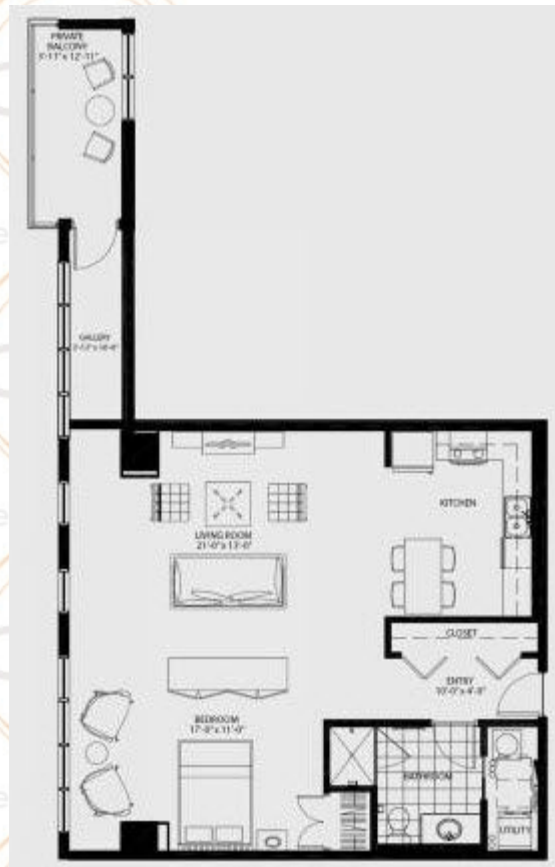

# Gramercy

1,010 sq.ft.

1 Bedroom / 1 Bath

JoseOleHomes.com

407.466.6176

\*All floor plans are deemed reliable but not guaranteed and should be independently verified through a professional appraiser.

JOSE OLÉ JOSE OLÉ JO  
REALTOR® REALTOR® REALTOR®