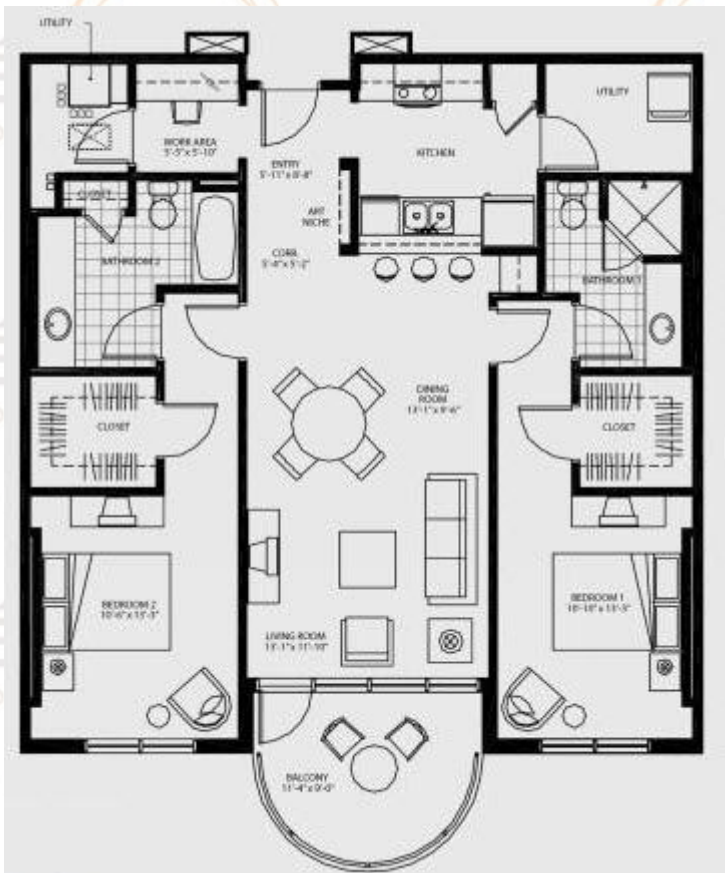

# Delaney N

1,288 sq.ft.

2 Bedrooms / 2 Baths

luxury living made simple luxury living made simple luxury

JOSE OLÉ JOSE OLÉ JO  
REALTOR® REALTOR® REALTOR®

luxury living made simple luxury living made simple luxury