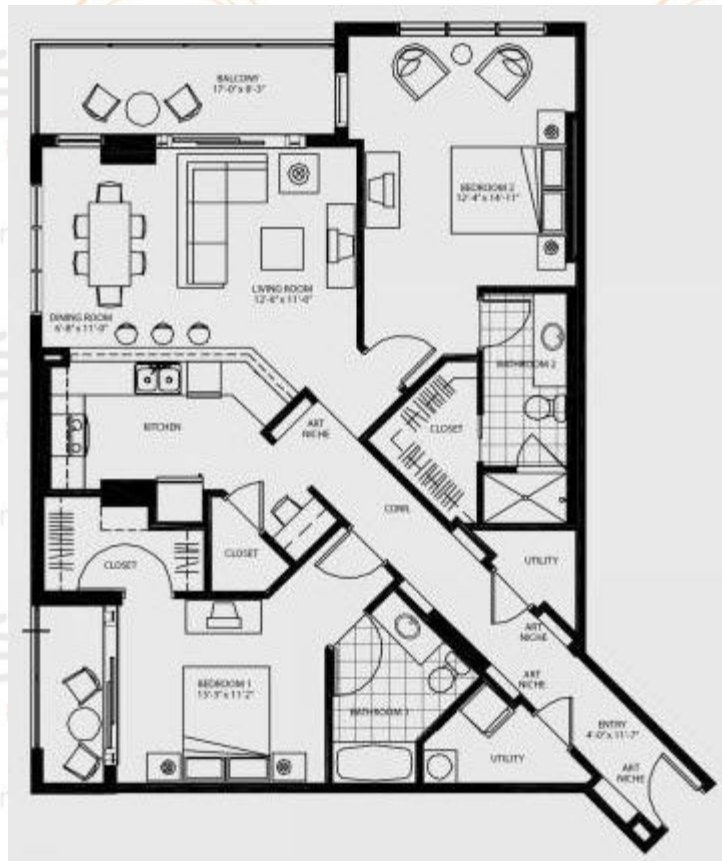

# Flagler N

1,402 sq.ft.

2 Bedrooms / 2 Baths

JoseOleHomes.com

407.466.6176

\*All floor plans are deemed reliable but not guaranteed and should be independently verified through a professional appraiser.

Olé José Olé JO  
REALTOR®