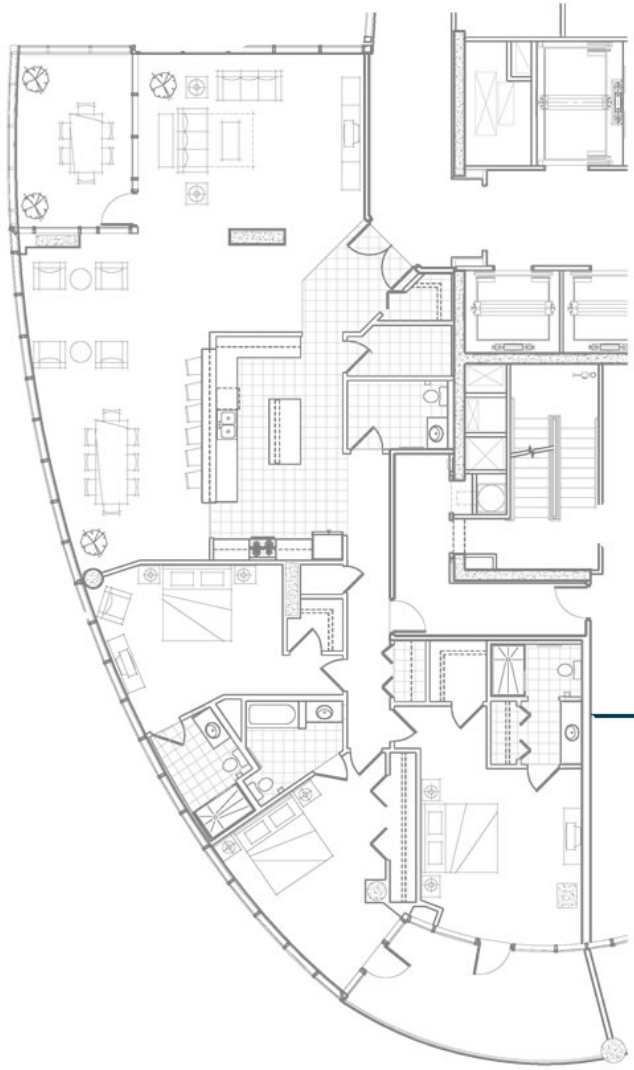

2,129 sq.ft.

3 Bedrooms / 2 Baths

Penthouse

2,888 sq.ft.

3 Bedrooms / 3 Baths

JoseOleHomes.com

407.466.6176

*All floor plans are deemed reliable but not guaranteed and should be independently verified through a professional appraiser.