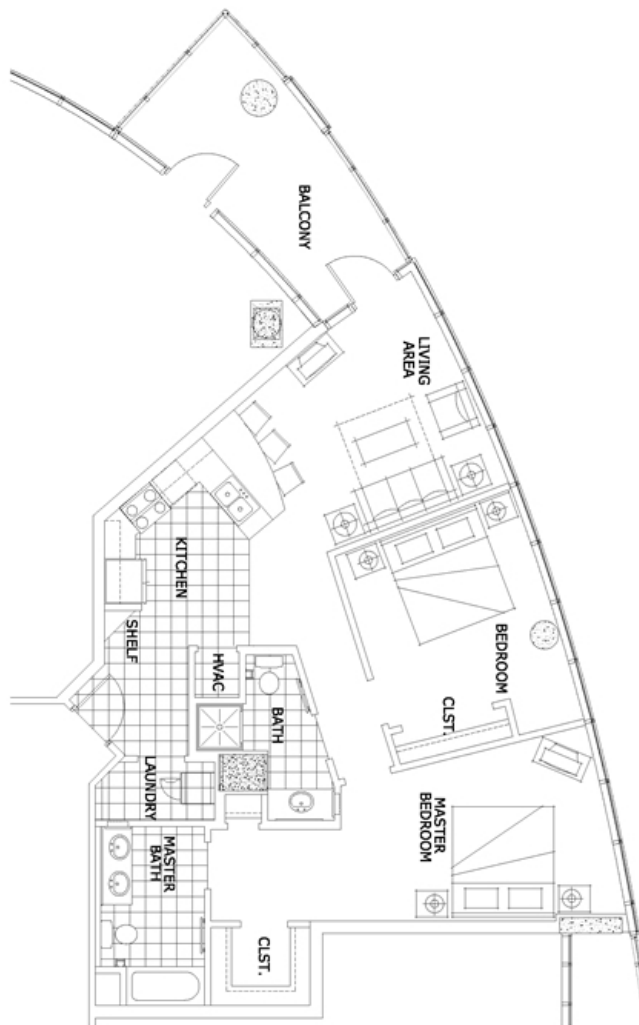

1,467 sq.ft.

2 Bedrooms / 2 Baths

JoseOleHomes.com

407.466.6176

*All floor plans are deemed reliable but not guaranteed and should be independently verified through a professional appraiser.

Two Bedrooms - Type B

1,157 sq.ft.

2 Bedrooms / 2 Baths

JoseOleHomes.com

407.466.6176

*All floor plans are deemed reliable but not guaranteed and should be independently verified through a professional appraiser.

Three Bedrooms - Type A