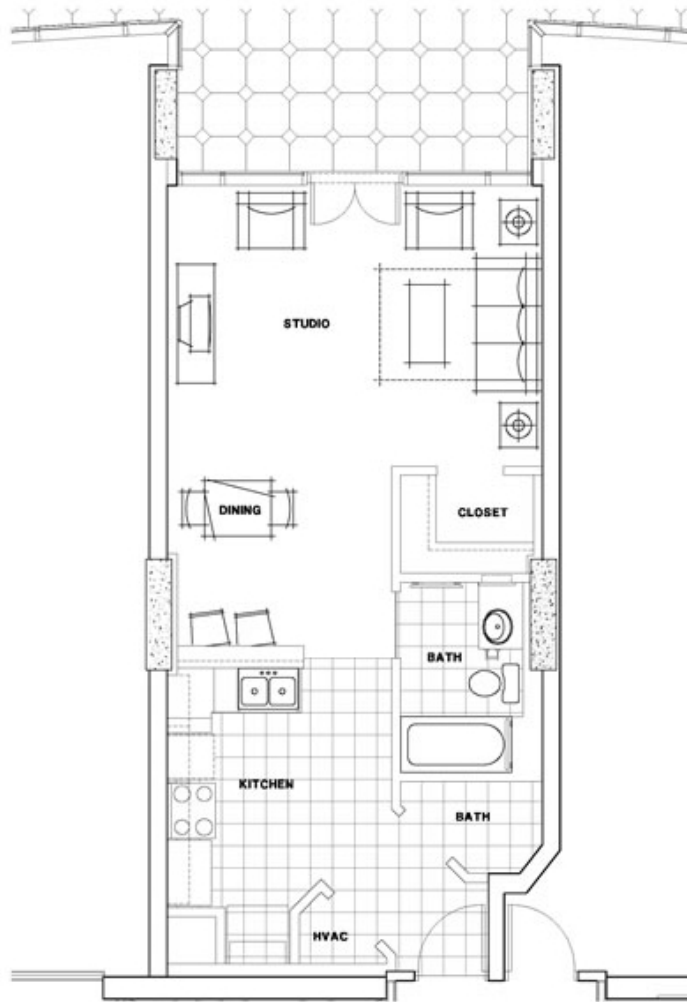

Studio

598 sq.ft.

1 Studio / 1 Bath

JoseOleHomes.com

407.466.6176

*All floor plans are deemed reliable but not guaranteed and should be independently verified through a professional appraiser.

One Bedroom - Type A

760 sq.ft.

1 Bedroom / 1 Bath

JoseOleHomes.com

407.466.6176

*All floor plans are deemed reliable but not guaranteed and should be independently verified through a professional appraiser.

One Bedroom - Type B

867 sq.ft.

1 Bedroom / 1 Bath

JoseOleHomes.com

407.466.6176

*All floor plans are deemed reliable but not guaranteed and should be independently verified through a professional appraiser.

Two Bedrooms - Type A