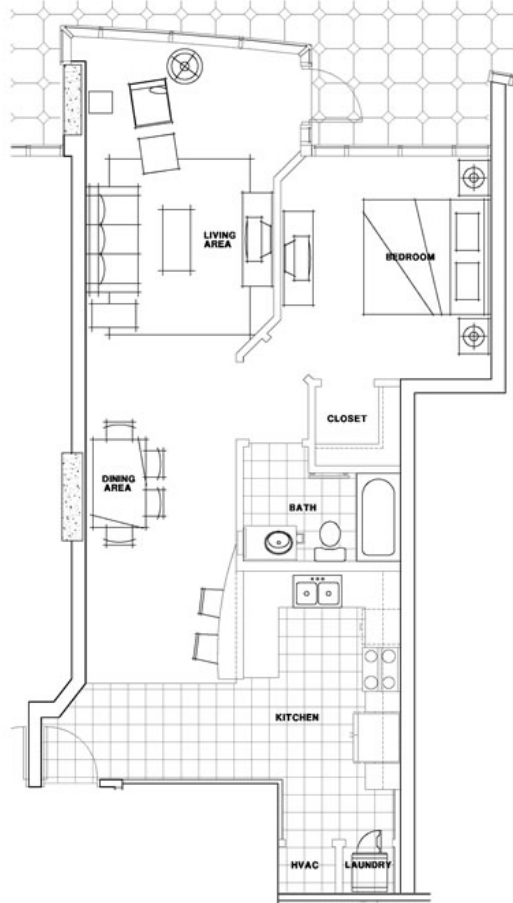

Studio

598 sq.ft.

1 Studio / 1 Bath

JoseOleHomes.com

407.466.6176

*All floor plans are deemed reliable but not guaranteed and should be independently verified through a professional appraiser.

One Bedroom - Type A

760 sq.ft.

1 Bedroom / 1 Bath

JoseOleHomes.com

407.466.6176

*All floor plans are deemed reliable but not guaranteed and should be independently verified through a professional appraiser.

One Bedroom - Type B

867 sq.ft.

1 Bedroom / 1 Bath

JoseOleHomes.com

407.466.6176

*All floor plans are deemed reliable but not guaranteed and should be independently verified through a professional appraiser.

Two Bedrooms - Type A

1,467 sq.ft.

2 Bedrooms / 2 Baths

JoseOleHomes.com

407.466.6176

*All floor plans are deemed reliable but not guaranteed and should be independently verified through a professional appraiser.

Two Bedrooms - Type B