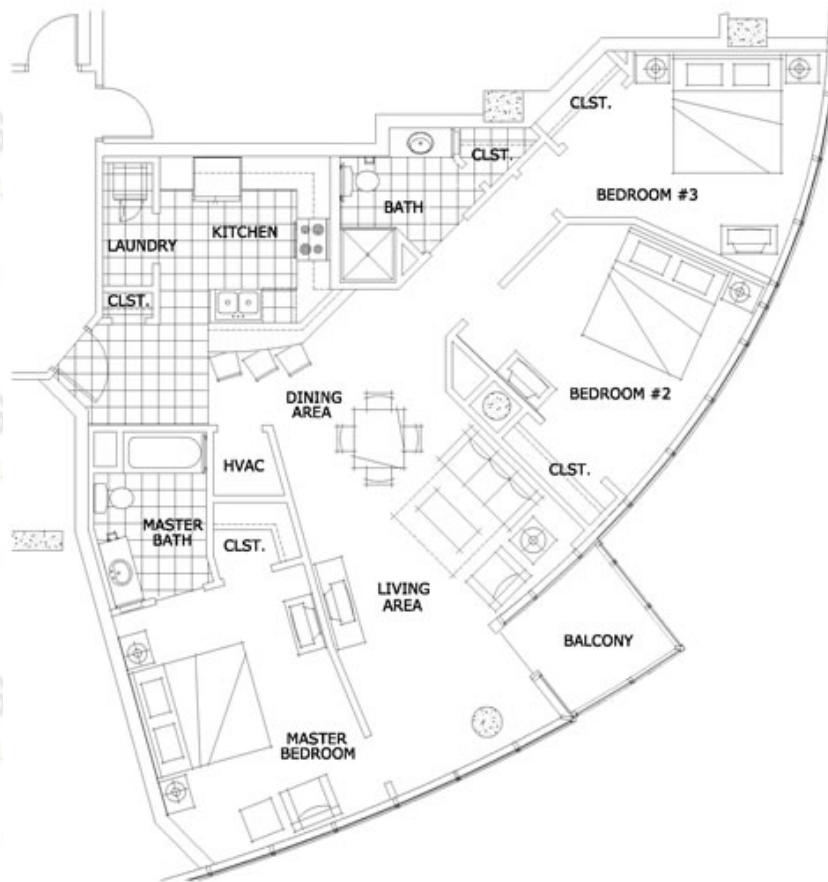

1,157 sq.ft.

2 Bedrooms / 2 Baths

JoseOleHomes.com

407.466.6176

*All floor plans are deemed reliable but not guaranteed and should be independently verified through a professional appraiser.

Three Bedrooms - Type A

1,460 sq.ft.

3 Bedrooms / 1 Baths

JoseOleHomes.com

407.466.6176

*All floor plans are deemed reliable but not guaranteed and should be independently verified through a professional appraiser.

Three Bedrooms - Type B