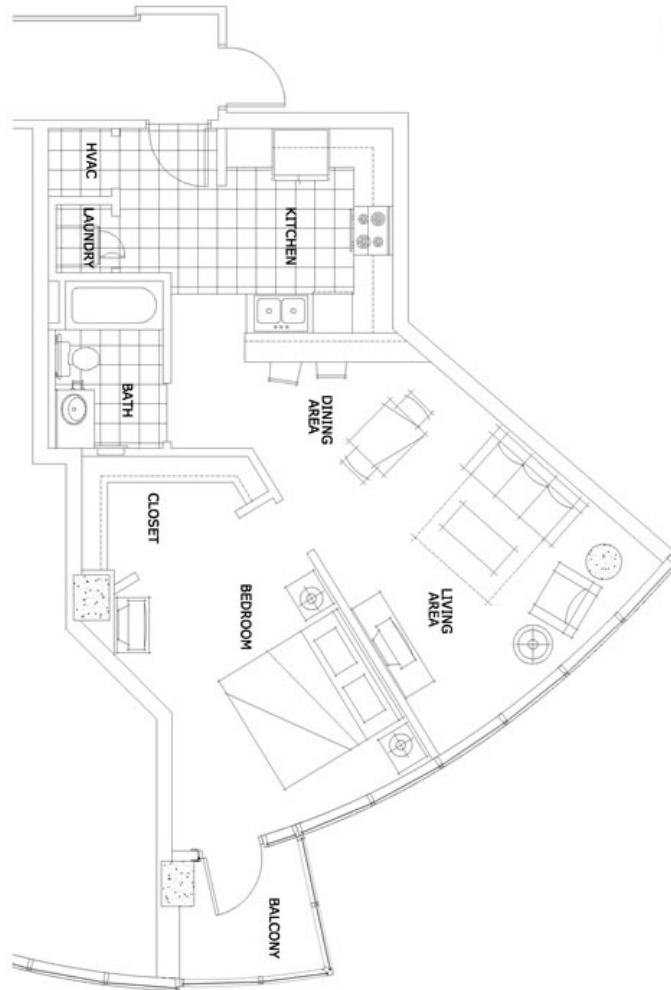

Studio

598 sq.ft.

1 Studio / 1 Bath

JoseOleHomes.com

407.466.6176

*All floor plans are deemed reliable but not guaranteed and should be independently verified through a professional appraiser.

One Bedroom - Type A

760 sq.ft.

1 Bedroom / 1 Bath

JoseOleHomes.com

407.466.6176

*All floor plans are deemed reliable but not guaranteed and should be independently verified through a professional appraiser.

One Bedroom - Type B

867 sq.ft.

1 Bedroom / 1 Bath

JoseOleHomes.com

407.466.6176

*All floor plans are deemed reliable but not guaranteed and should be independently verified through a professional appraiser.

Two Bedrooms - Type A