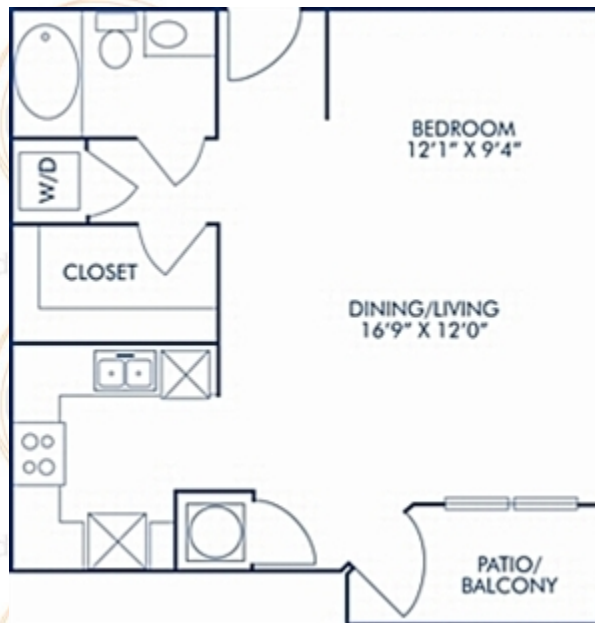

Belagio

632 sq.ft.

1 Studio / 1 Bath

José Olé REALTOR®

Casa Del Mar

588 sq.ft.

1 Bedroom / 1 Bath

JoseOleHomes.com

407.466.6176

*All floor plans are deemed reliable but not guaranteed and should be independently verified through a professional appraiser.

Copacabana

696 sq.ft.

1 Bedroom / 1 Bath

Drake

694 sq.ft.

1 Bedroom / 1 Bath

Excelsior

876 sq.ft.

1 Bedroom / 1 Bath

JoseOleHomes.com

407.466.6176

*All floor plans are deemed reliable but not guaranteed and should be independently verified through a professional appraiser.

Fairmont

827 sq.ft.

716 sq.ft.

1 Bedroom / 1 Bath

JoseOleHomes.com

407.466.6176

*All floor plans are deemed reliable but not guaranteed and should be independently verified through a professional appraiser.

La Meridian

709 sq.ft.