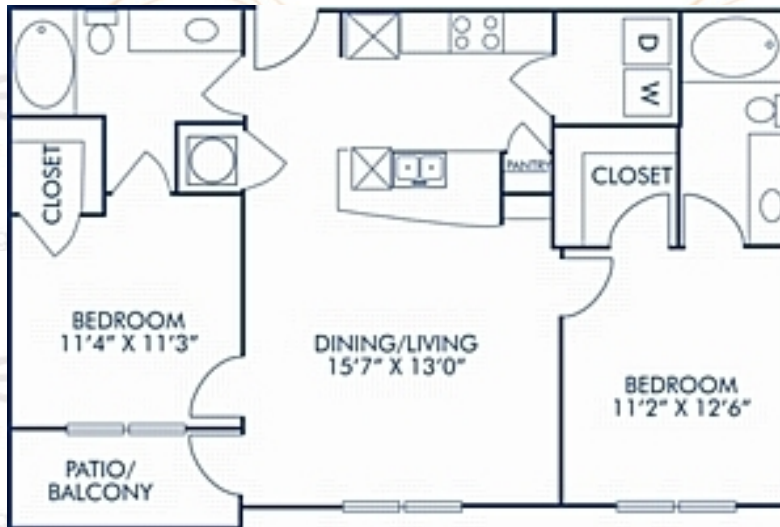

716 sq.ft.

1 Bedroom / 1 Bath

JoseOleHomes.com

407.466.6176

*All floor plans are deemed reliable but not guaranteed and should be independently verified through a professional appraiser.

La Meridian

709 sq.ft.

1 Bedroom / 1 Bath

Monaco

706 sq.ft.

1 Bedroom / 1 Bath

Pfister

985 sq.ft.

2 Bedrooms / 2 Baths

Plaza

997 sq.ft.

2 Bedrooms / 2 Baths

Raphael

1,168 sq.ft.

2 Bedrooms / 2 Baths

JoseOleHomes.com

407.466.6176

*All floor plans are deemed reliable but not guaranteed and should be independently verified through a professional appraiser.

Ritz

1,217 sq.ft.

2 Bedrooms / 2 Baths

JoseOleHomes.com

407.466.6176

*All floor plans are deemed reliable but not guaranteed and should be independently verified through a professional appraiser.

Savoy

1,204 sq.ft.