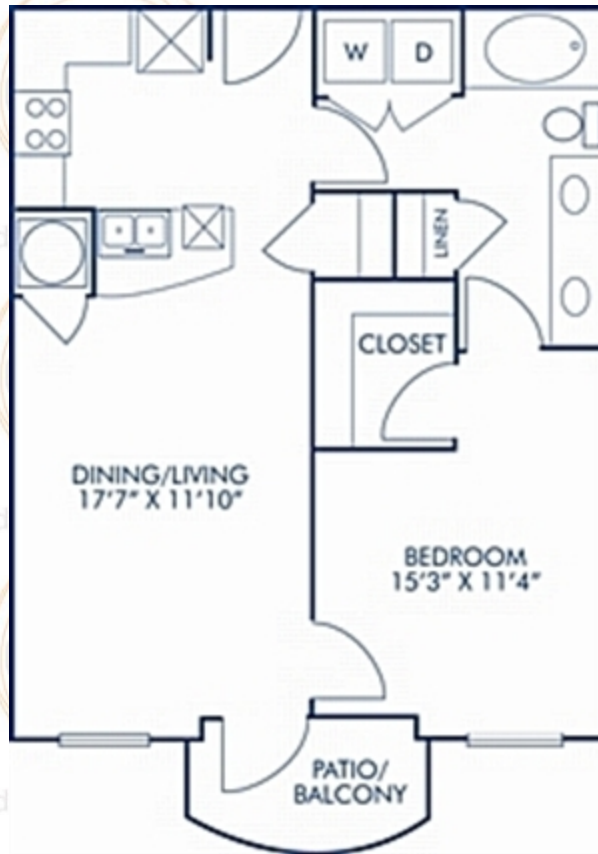

Excelsior

876 sq.ft.

1 Bedroom / 1 Bath

JoseOleHomes.com

407.466.6176

*All floor plans are deemed reliable but not guaranteed and should be independently verified through a professional appraiser.

Fairmont

827 sq.ft.

1 Bedroom / 1 Bath

Four Seasons

865 sq.ft.

1 Bedroom / 1 Bath

Grove Park

872 sq.ft.

1 Bedroom / 1 Bath

Knickerbocker

716 sq.ft.

1 Bedroom / 1 Bath

JoseOleHomes.com

407.466.6176

*All floor plans are deemed reliable but not guaranteed and should be independently verified through a professional appraiser.

La Meridian

709 sq.ft.

1 Bedroom / 1 Bath

Monaco

706 sq.ft.

1 Bedroom / 1 Bath

Pfister

985 sq.ft.

2 Bedrooms / 2 Baths

Plaza