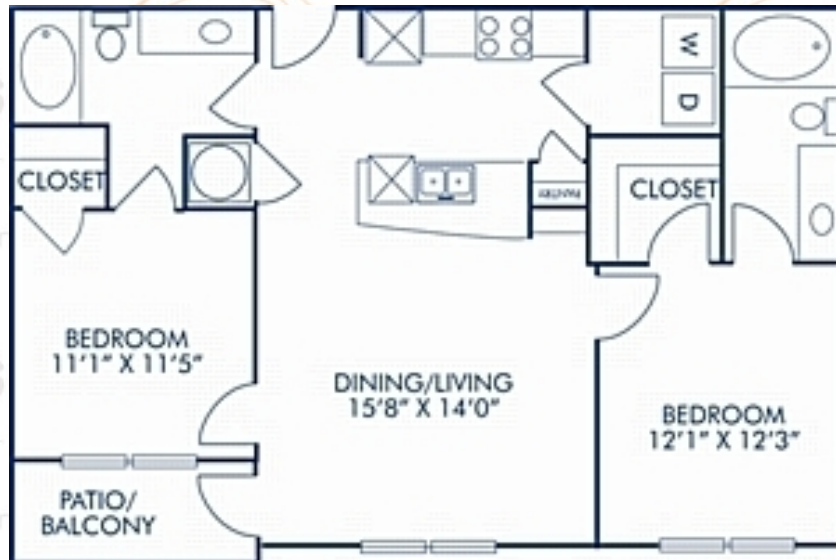

716 sq.ft.

1 Bedroom / 1 Bath

JoseOleHomes.com

407.466.6176

*All floor plans are deemed reliable but not guaranteed and should be independently verified through a professional appraiser.

La Meridian

709 sq.ft.

1 Bedroom / 1 Bath

Monaco

706 sq.ft.

1 Bedroom / 1 Bath

Pfister

985 sq.ft.

2 Bedrooms / 2 Baths

Plaza

997 sq.ft.

2 Bedrooms / 2 Baths

Raphael

1,168 sq.ft.

2 Bedrooms / 2 Baths

JoseOleHomes.com

407.466.6176

*All floor plans are deemed reliable but not guaranteed and should be independently verified through a professional appraiser.

Ritz

1,217 sq.ft.

2 Bedrooms / 2 Baths

JoseOleHomes.com

407.466.6176

*All floor plans are deemed reliable but not guaranteed and should be independently verified through a professional appraiser.

Savoy

1,204 sq.ft.