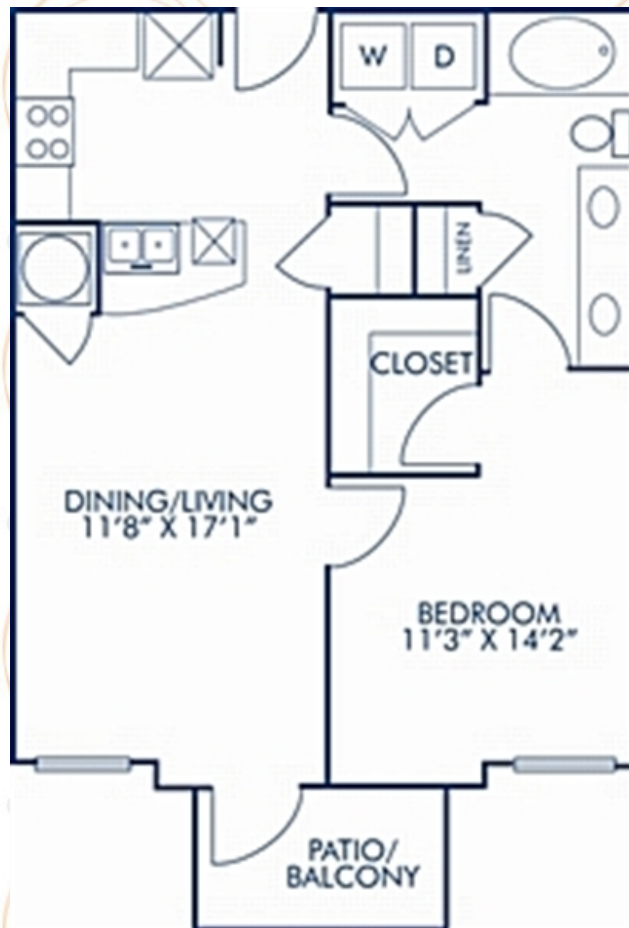

Excelsior

876 sq.ft.

1 Bedroom / 1 Bath

JoseOleHomes.com

407.466.6176

*All floor plans are deemed reliable but not guaranteed and should be independently verified through a professional appraiser.

Fairmont

827 sq.ft.

1 Bedroom / 1 Bath

Four Seasons

865 sq.ft.

1 Bedroom / 1 Bath

Grove Park

872 sq.ft.

1 Bedroom / 1 Bath

Knickerbocker

716 sq.ft.

1 Bedroom / 1 Bath

JoseOleHomes.com

407.466.6176

*All floor plans are deemed reliable but not guaranteed and should be independently verified through a professional appraiser.

La Meridian

709 sq.ft.

1 Bedroom / 1 Bath

Monaco

706 sq.ft.

1 Bedroom / 1 Bath

Pfister

985 sq.ft.

2 Bedrooms / 2 Baths

Plaza