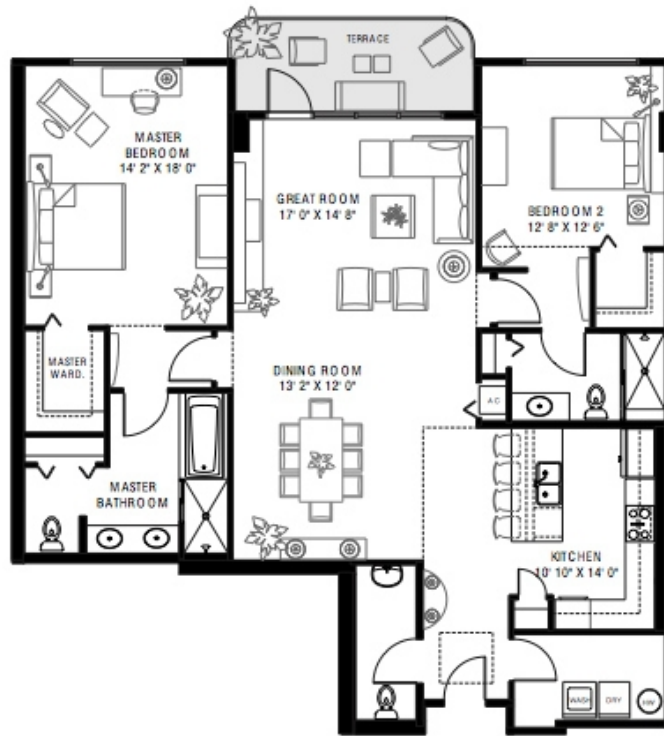

*All floor plans are deemed reliable but not guaranteed and should be independently verified through a professional appraiser.

THE SANCTUARY
DOWNTOWN

REALTOR®

REALTOR®

R

Residence 2

1,755 sq.ft.

2 Bedrooms / 2.5 Baths