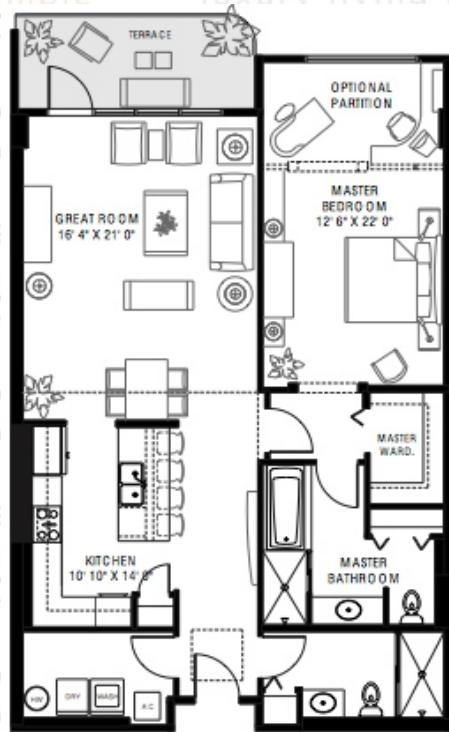

THE SANCTUARY
DOWNTOWN

REALTOR®

REALTOR®

R

Residence 4

1,325 sq.ft.

1 Bedroom / 2 Baths

JoseOleHomes.com

407.466.6176

*All floor plans are deemed reliable but not guaranteed and should be independently verified through a professional appraiser.