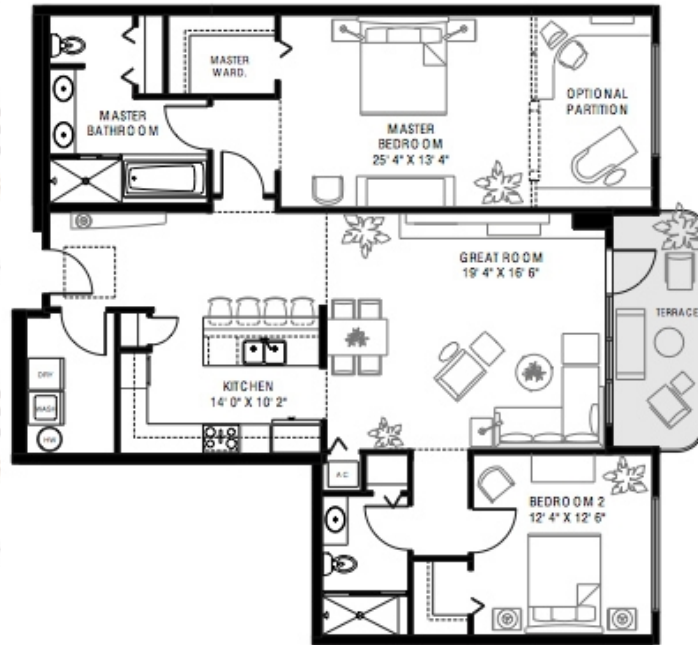

THE SANCTUARY
DOWNTOWN

REALTOR®

REALTOR®

R

Residence 8

1,600 sq.ft.

2 Bedrooms / 2 Baths

JoseOleHomes.com

407.466.6176

*All floor plans are deemed reliable but not guaranteed and should be independently verified through a professional appraiser.