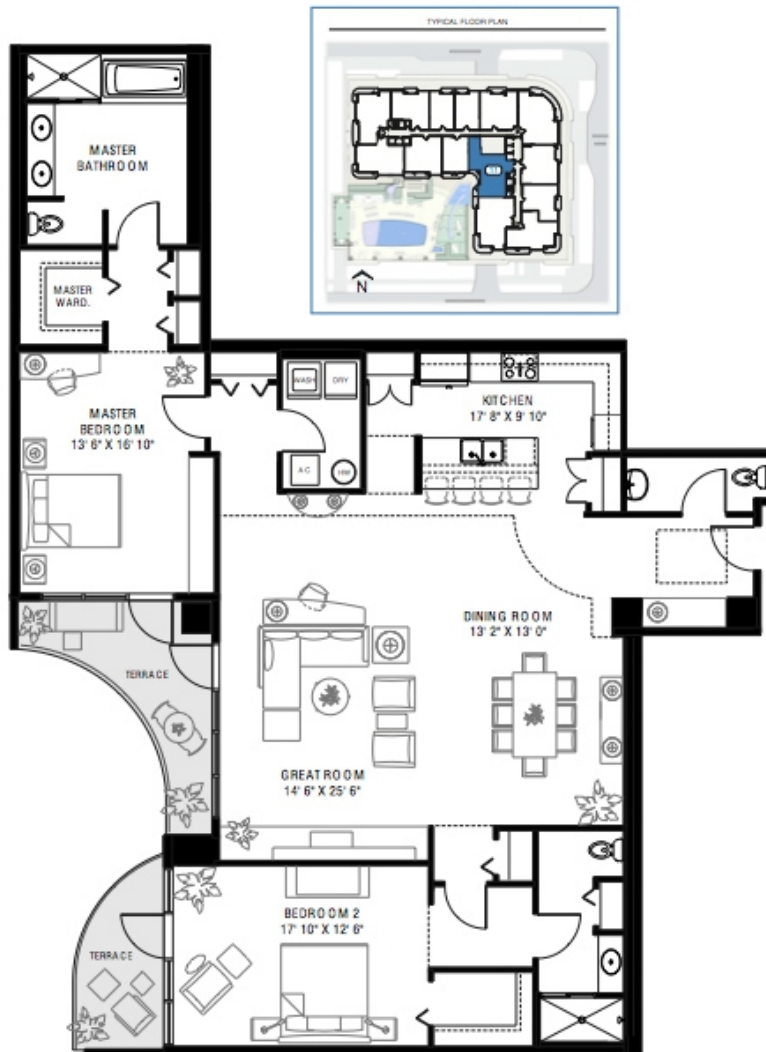

*All floor plans are deemed reliable but not guaranteed and should be independently verified through a professional appraiser.

THE SANCTUARY
DOWNTOWN

REALTOR®

REALTOR®

R

Residence 11

2,100 sq.ft.

2 Bedrooms / 2.5 Baths