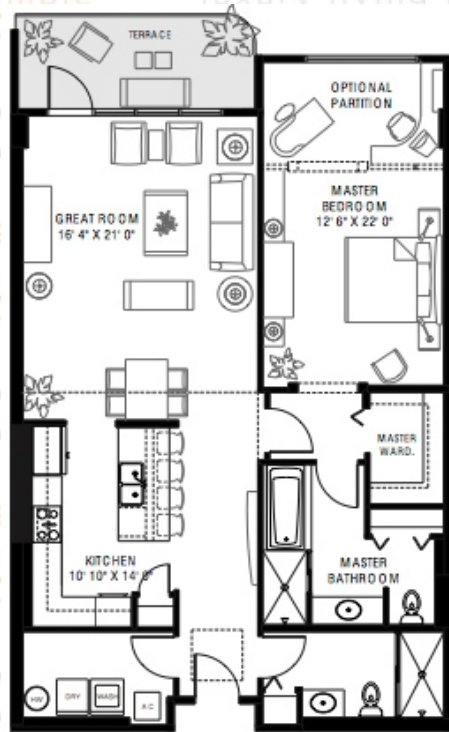

1,325 sq.ft.

1 Bedroom / 2 Baths

JoseOleHomes.com

407.466.6176

*All floor plans are deemed reliable but not guaranteed and should be independently verified through a professional appraiser.

THE SANCTUARY
DOWNTOWN