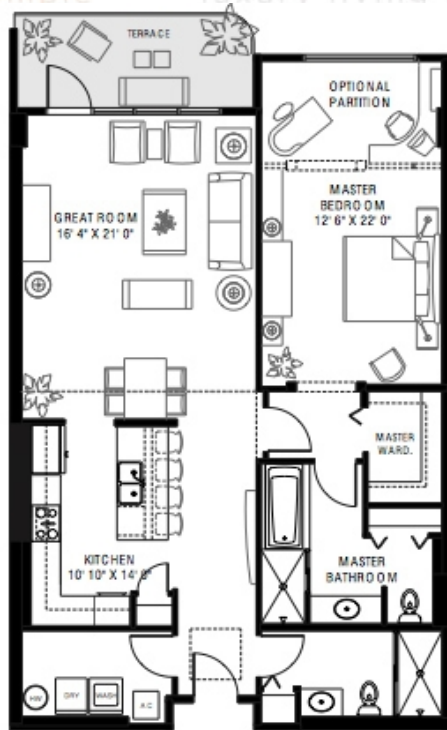

THE SANCTUARY
DOWNTOWN

REALTOR®

REALTOR®

REALTOR®

Residence 7

1,970 sq.ft.

2 Bedrooms / 2 Baths

JoseOleHomes.com

407.466.6176

*All floor plans are deemed reliable but not guaranteed and should be independently verified through a professional appraiser.