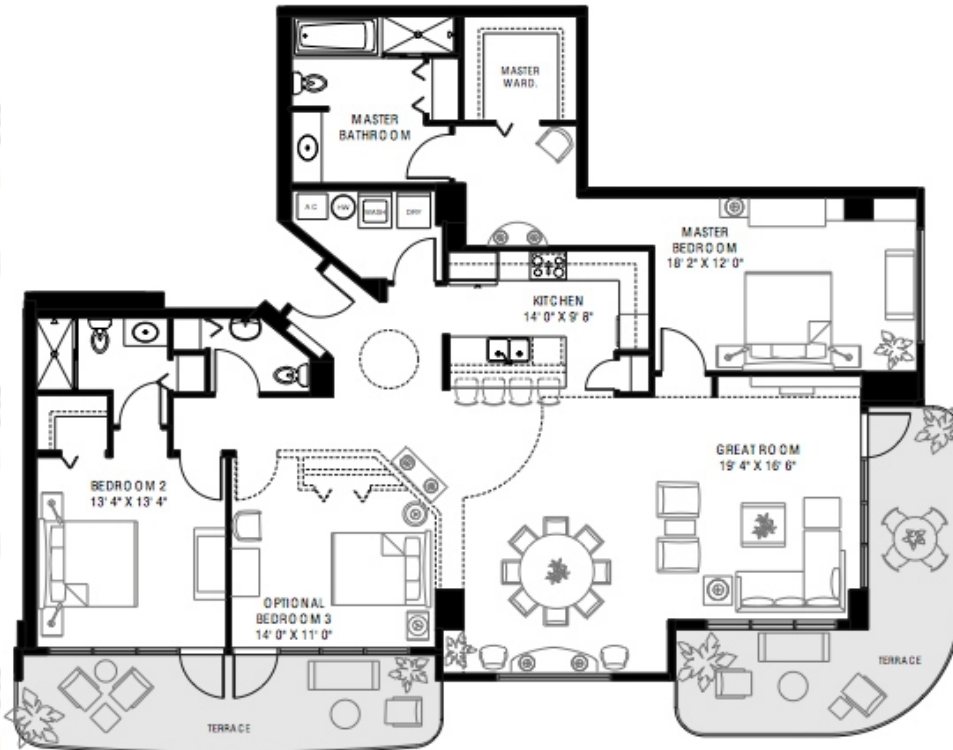

THE SANCTUARY
DOWNTOWN

REALTOR®

REALTOR®

R

luxury living made

Residence 9

simple

luxury

2,035 sq.ft.

3 Bedrooms / 2.5 Baths

REALTOR®

R

luxury living made simple

luxury living made simple

luxury

luxury living made simple

luxury

luxury living made simple

luxury living made simple

luxury

JoseOleHomes.com

407.466.6176

*All floor plans are deemed reliable but not guaranteed and should be independently verified through a professional appraiser.