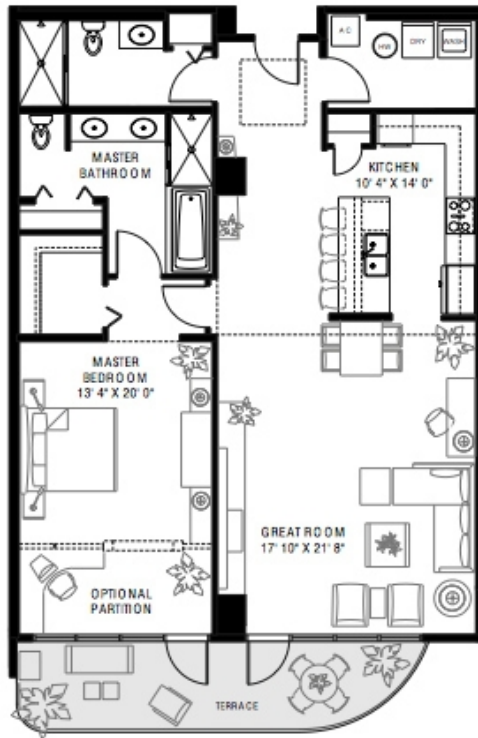

THE SANCTUARY
DOWNTOWN

REALTOR®

REALTOR®

R

Residence 12

1,400 sq.ft.

1 Bedroom / 2 Baths

JoseOleHomes.com

407.466.6176

*All floor plans are deemed reliable but not guaranteed and should be independently verified through a professional appraiser.