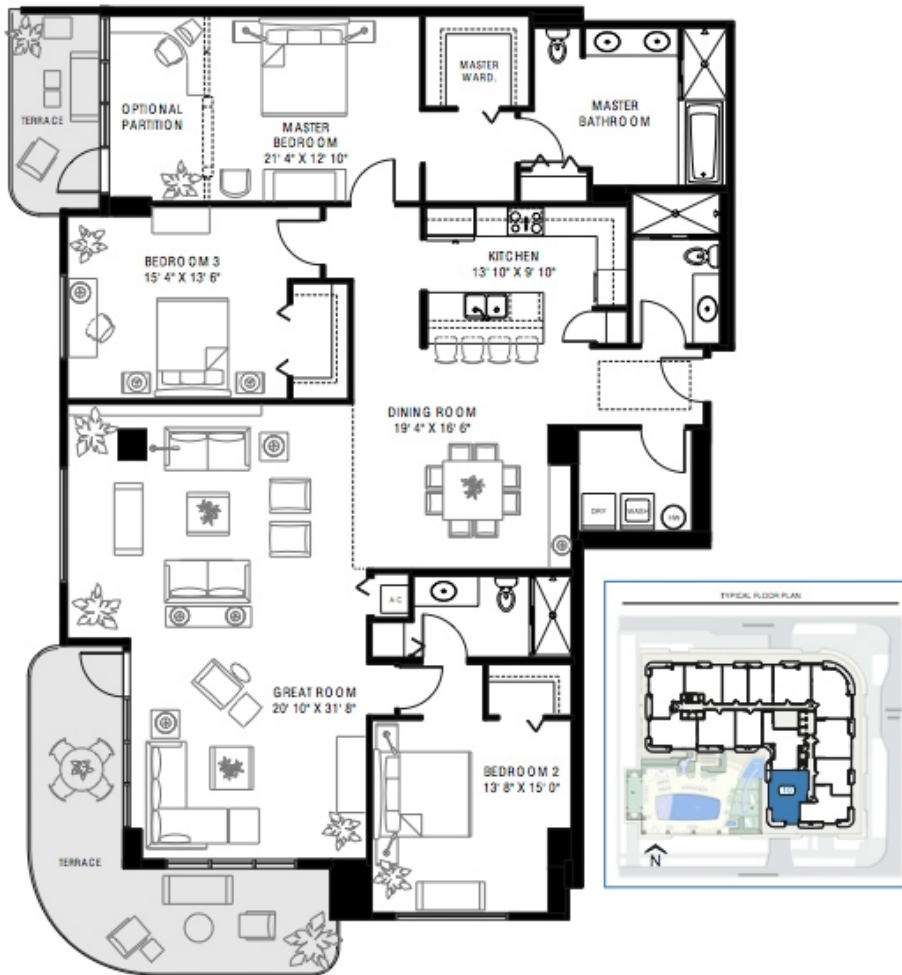

*All floor plans are deemed reliable but not guaranteed and should be independently verified through a professional appraiser.

THE SANCTUARY
DOWNTOWN

REALTOR®

REALTOR®

R

luxury living made

Residence 10

simple

luxury

2,475 sq.ft.

3 Bedrooms / 2.5 Baths

REALTOR®

R

luxury living made simple

luxury living made simple

luxury