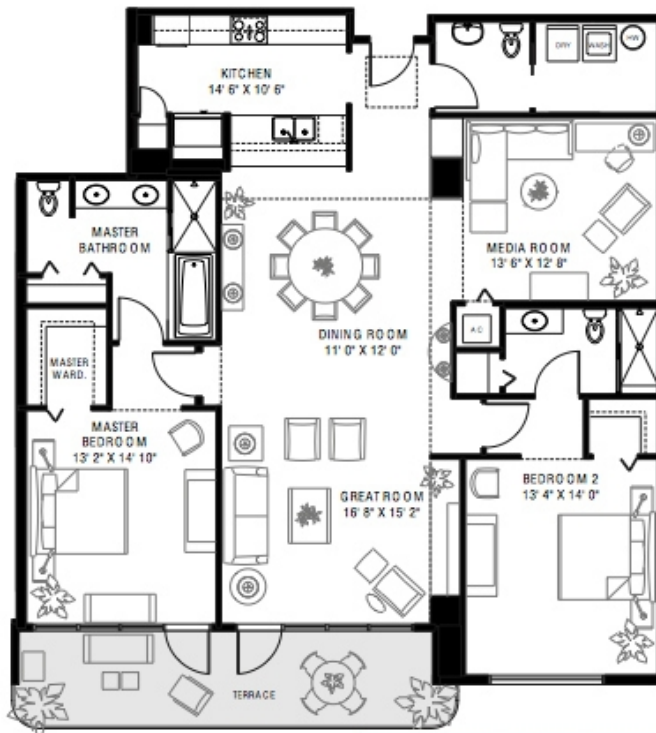

THE SANCTUARY
DOWNTOWN

REALTOR®

REALTOR®

R

Residence 13

1,885 sq.ft.

2 Bedrooms / 2.5 Baths

JoseOleHomes.com

407.466.6176

*All floor plans are deemed reliable but not guaranteed and should be independently verified through a professional appraiser.