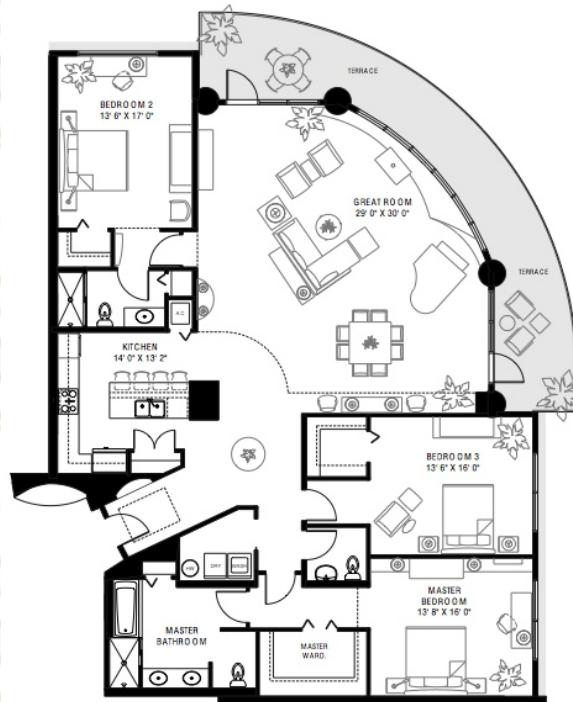

REALTOR®

R

JoseOleHomes.com

407.466.6176

*All floor plans are deemed reliable but not guaranteed and should be independently verified through a professional appraiser.

THE SANCTUARY
DOWNTOWN

REALTOR®

REALTOR®