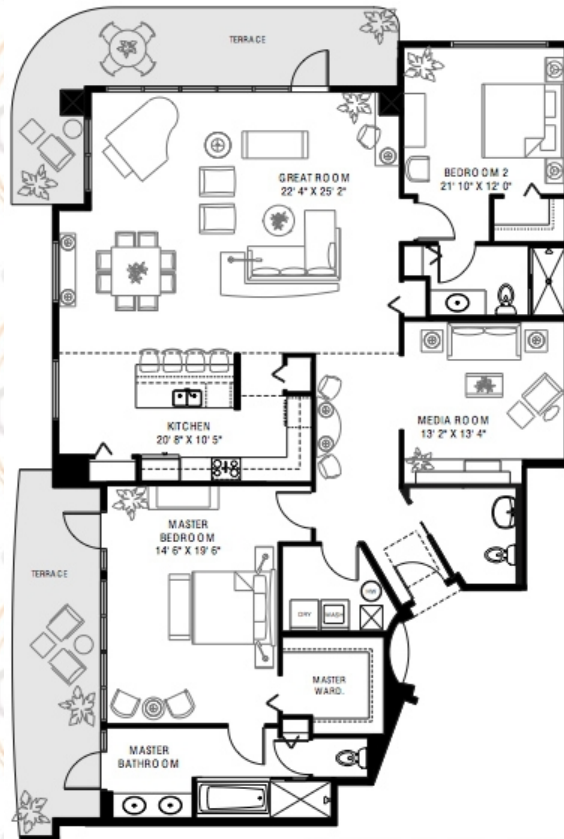

2,210 sq.ft.

2 Bedrooms / 2.5 Baths

luxury living made simple

luxury living made simple

luxury

luxury living made

made simple

luxury