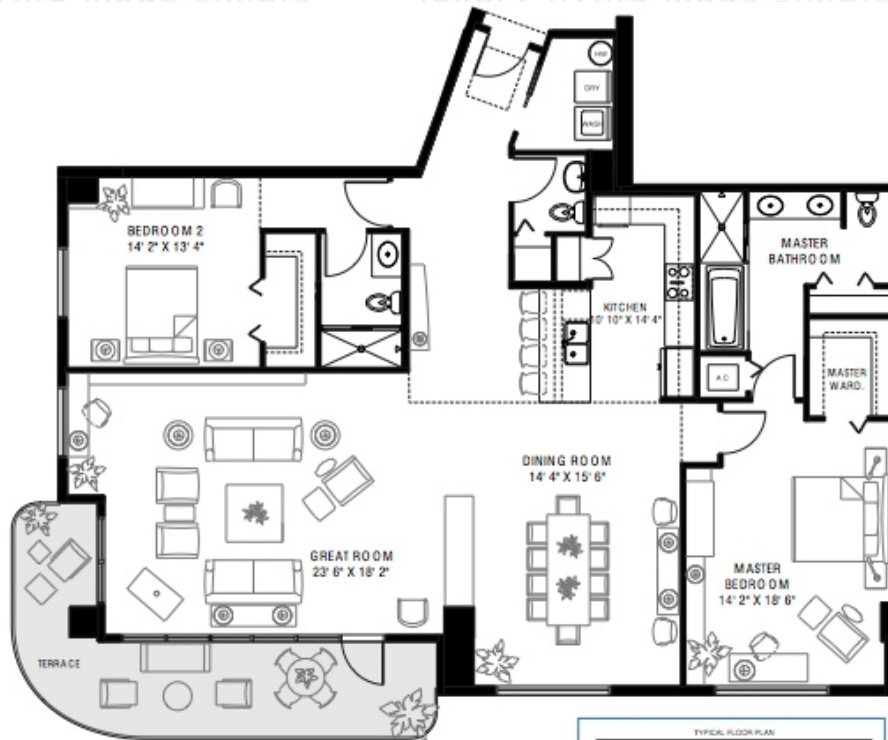

THE SANCTUARY
DOWNTOWN

REALTOR®

REALTOR®

R

luxury living made

Residence 14

2,080 sq.ft.

2 Bedrooms / 2.5 Baths

simple

luxury

REALTOR®

REALTOR®

R

luxury living made simple

luxury living made simple

luxury

JoseOleHomes.com

407.466.6176

*All floor plans are deemed reliable but not guaranteed and should be independently verified through a professional appraiser.