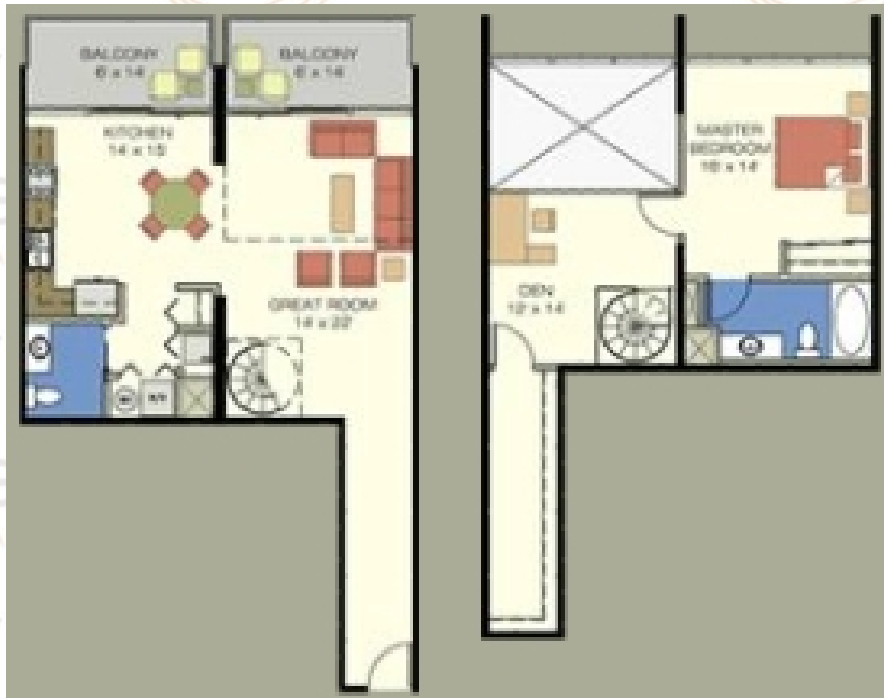

# Loft - Corner

## 1 Bedroom / 1.5 Bath

JoseOleHomes.com

407.466.6176

\*All floor plans are deemed reliable but not guaranteed and should be independently verified through a professional appraiser.

# Loft - Interior Doublewide

1 Bedroom / 1.5 Bath

JoseOleHomes.com

407.466.6176

\*All floor plans are deemed reliable but not guaranteed and should be independently verified through a professional appraiser.

# 2 Bedroom + Den Interior.