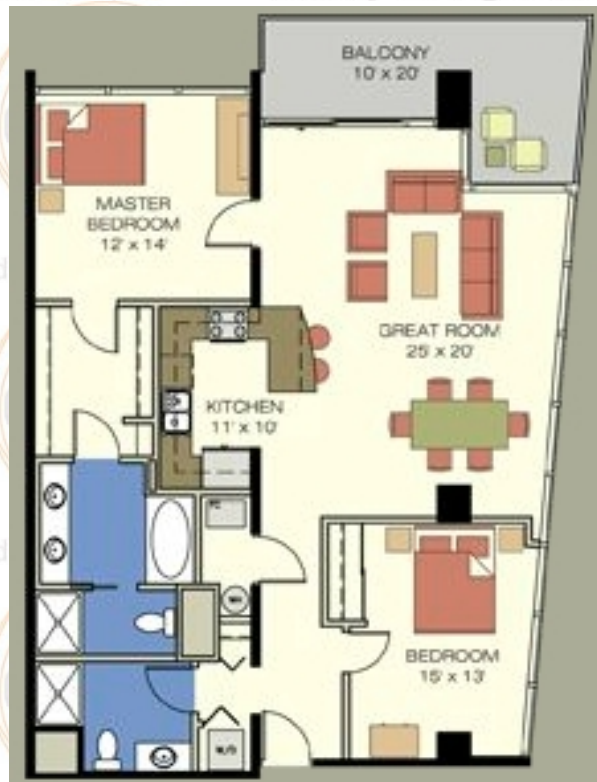

2 Bedroom Corner - Northwest 2 Bedrooms / 2 Baths

JoseOleHomes.com

407.466.6176

*All floor plans are deemed reliable but not guaranteed and should be independently verified through a professional appraiser.