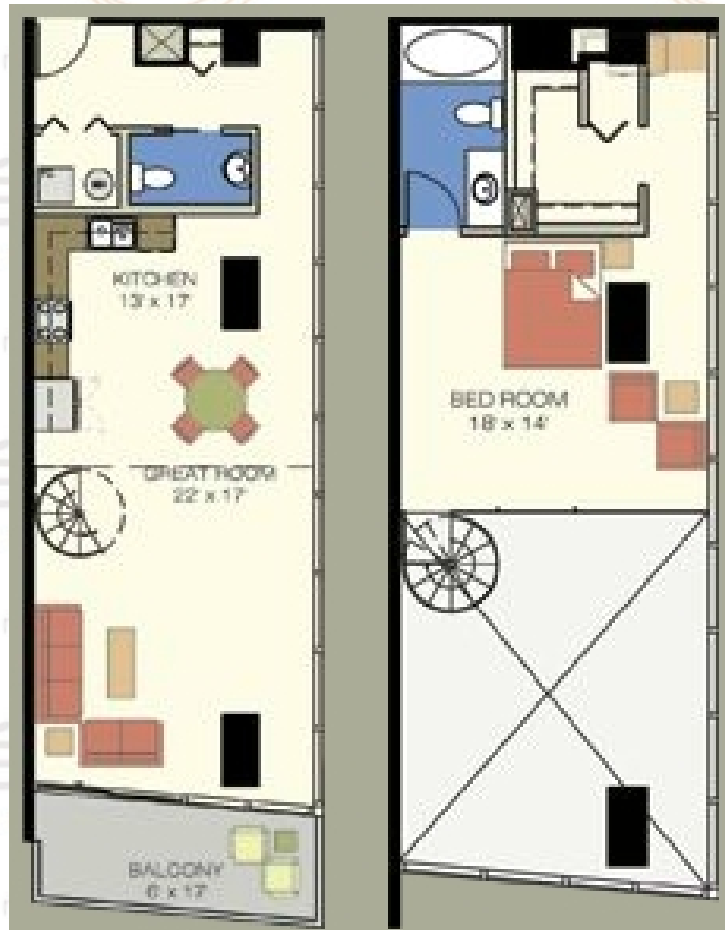

Loft - Corner

1 Bedroom / 1.5 Bath

JoseOleHomes.com

407.466.6176

*All floor plans are deemed reliable but not guaranteed and should be independently verified through a professional appraiser.