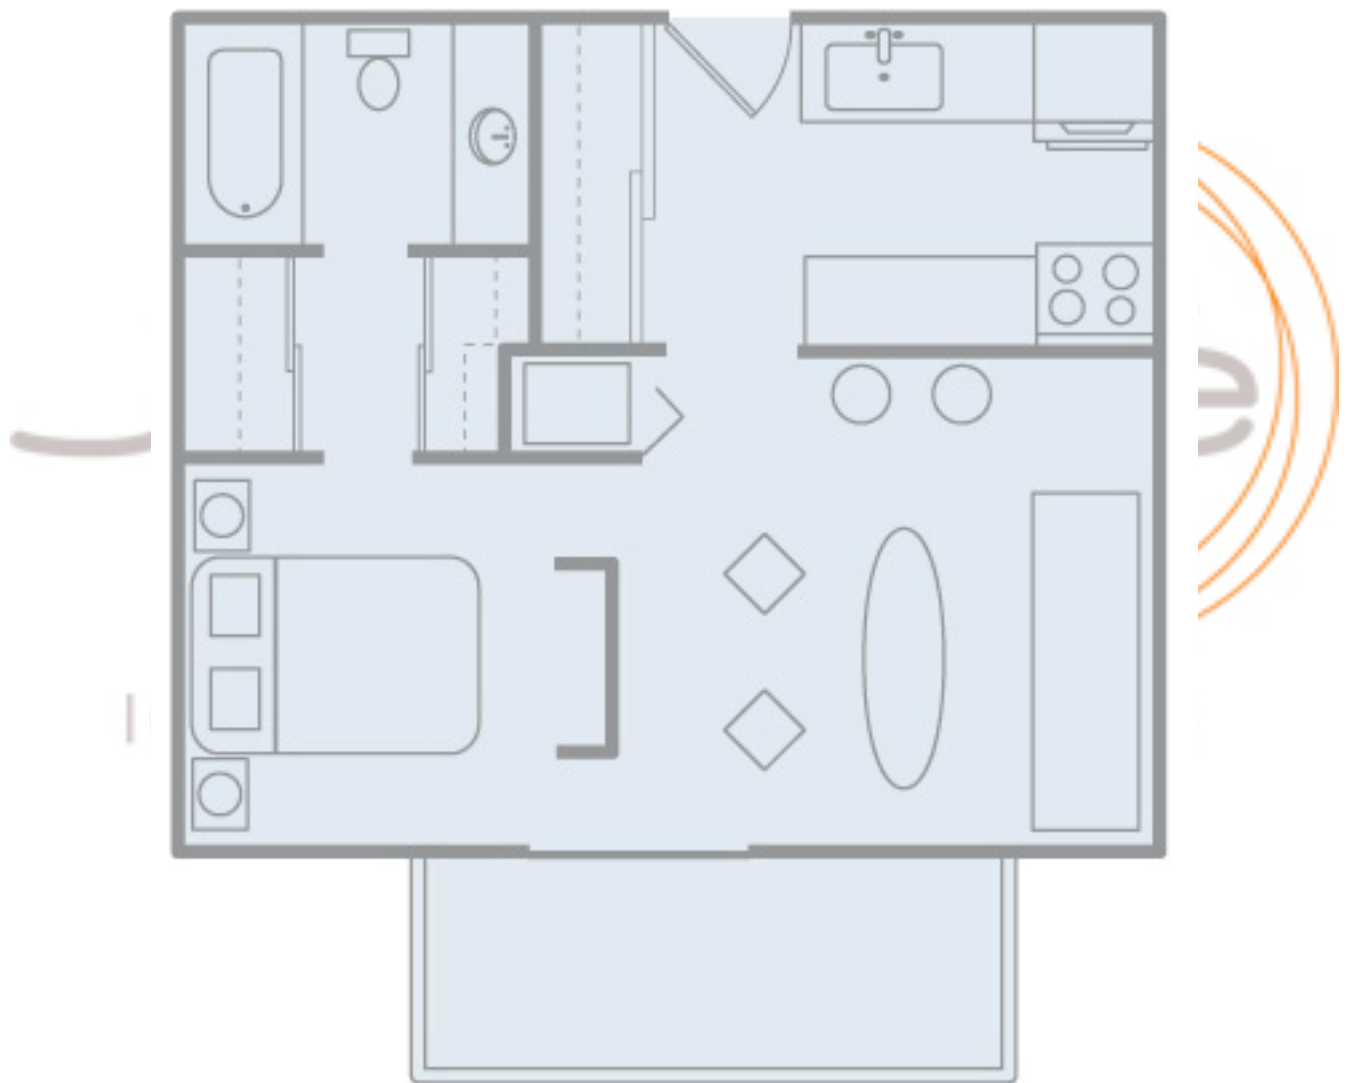

Post Parkside - Eola

Studio

1 Bedroom / 1 Bath

JoseOleHomes.com

407.466.6176

*All floor plans are deemed reliable but not guaranteed and should be independently verified through a professional appraiser.

Post Parkside - Eola