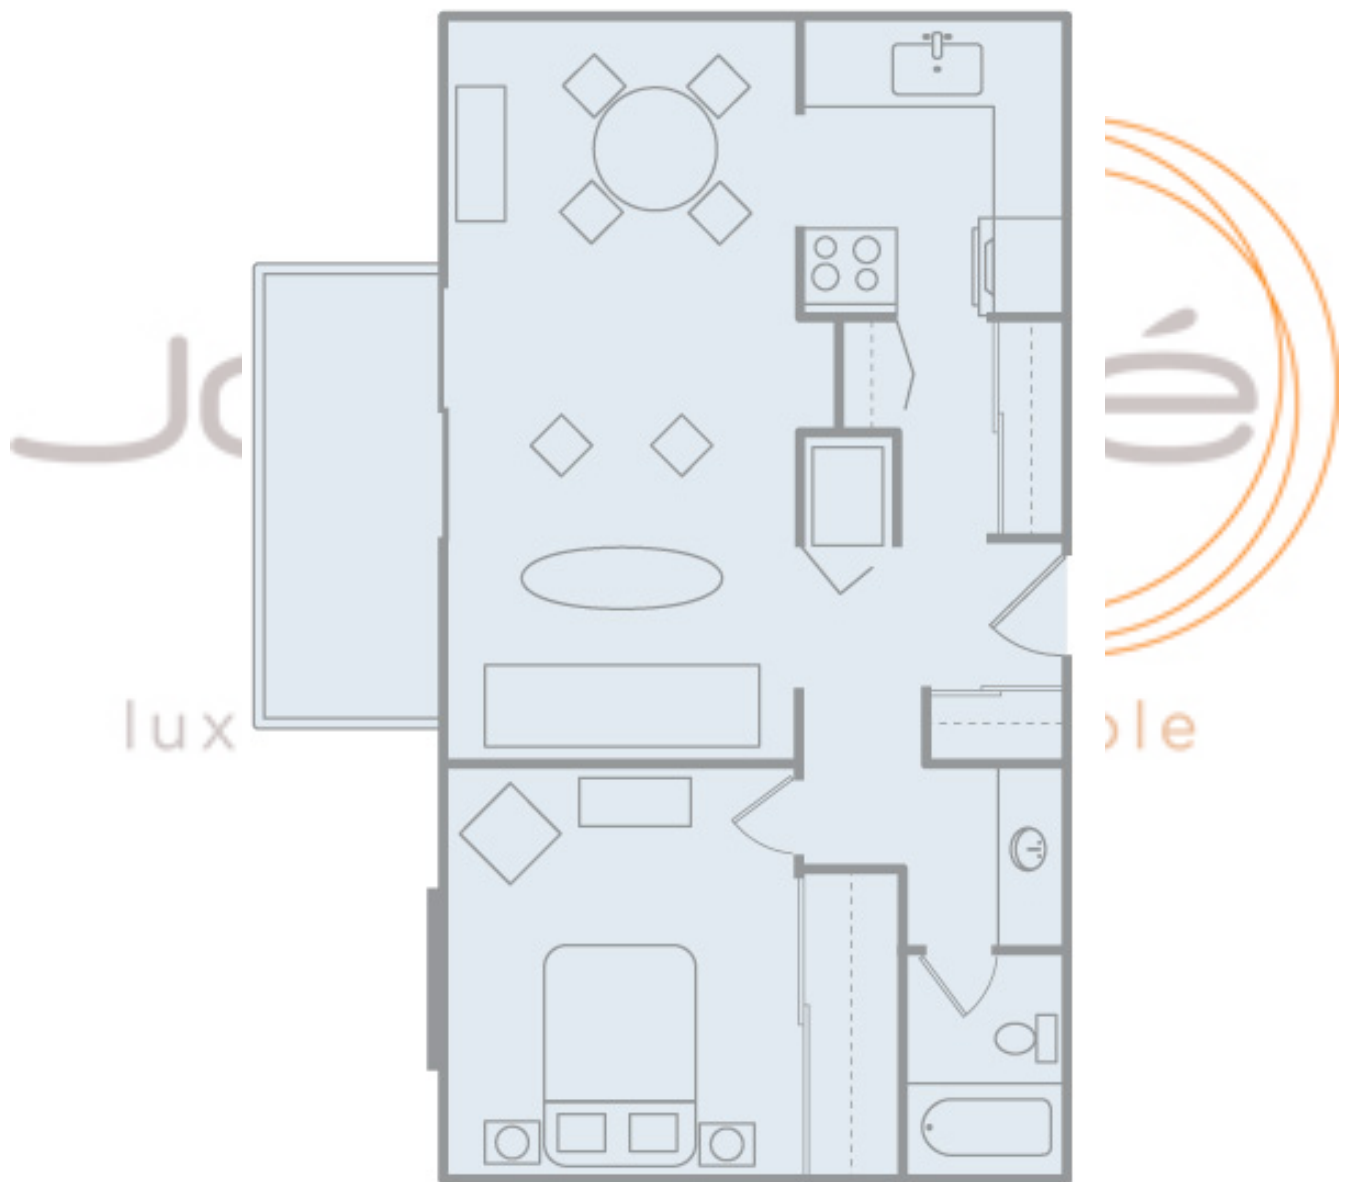

Post Parkside - Eola

Studio

1 Bedroom / 1 Bath

JoseOleHomes.com

407.466.6176

*All floor plans are deemed reliable but not guaranteed and should be independently verified through a professional appraiser.

Post Parkside - Eola

One Bedroom

1 Bedroom / 1 Bath

JoseOleHomes.com

407.466.6176

*All floor plans are deemed reliable but not guaranteed and should be independently verified through a professional appraiser.

Post Parkside - Eola