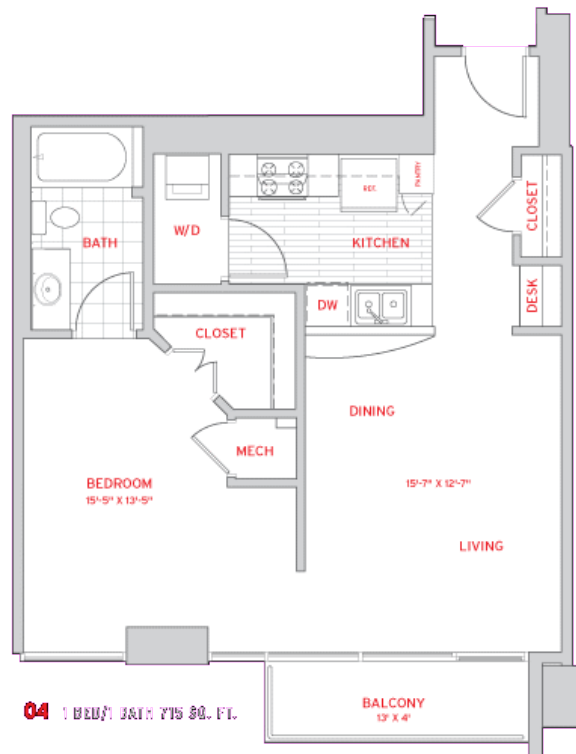

SOLAIRE
at the plaza

01

1,261 sq.ft.
2 Bedrooms / 2 Bath

JoseOleHomes.com

407.466.6176

*All floor plans are deemed reliable but not guaranteed and should be independently verified through a professional appraiser.

SOLAIRE
at the plaza

02

1,212 sq.ft.
2 Bedrooms / 2 Baths

JoseOleHomes.com

407.466.6176

*All floor plans are deemed reliable but not guaranteed and should be independently verified through a professional appraiser.

SOLAIRE
at the plaza

03

615 sq.ft.
1 Studio / 1 Bath

JoseOleHomes.com

407.466.6176

*All floor plans are deemed reliable but not guaranteed and should be independently verified through a professional appraiser.

04

715 sq.ft.
1 Bedroom / 1 Bath

05

1,263 sq.ft.
2 Bedrooms / 2 Baths

05 2 BED/2 BATH 1263 SQ. FT.

06

729sq.ft.
1 Bedroom / 1 Bath

06 1 BED/1 BATH 729 SQ. FT.