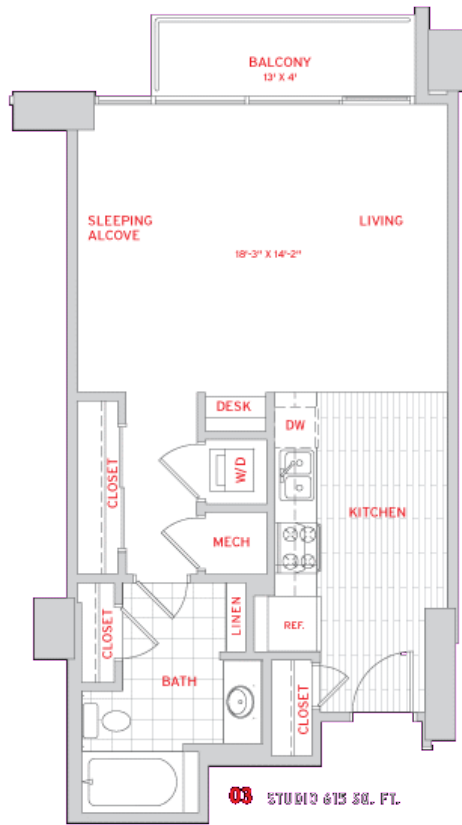

SOLAIRE
at the plaza

01

1,261 sq.ft.
2 Bedrooms / 2 Bath

JoseOleHomes.com

407.466.6176

*All floor plans are deemed reliable but not guaranteed and should be independently verified through a professional appraiser.

SOLAIRE
at the plaza

02

1,212 sq.ft.
2 Bedrooms / 2 Baths

JoseOleHomes.com

407.466.6176

*All floor plans are deemed reliable but not guaranteed and should be independently verified through a professional appraiser.

SOLAIRE
at the plaza

03

615 sq.ft.
1 Studio / 1 Bath

JoseOleHomes.com

407.466.6176

*All floor plans are deemed reliable but not guaranteed and should be independently verified through a professional appraiser.

04

715 sq.ft.
1 Bedroom / 1 Bath

05

1,263 sq.ft.
2 Bedrooms / 2 Baths

05 2 BED/2 BATH 1263 SQ. FT.

06

729sq.ft.
1 Bedroom / 1 Bath

06 1 BED/1 BATH 729 SQ. FT.