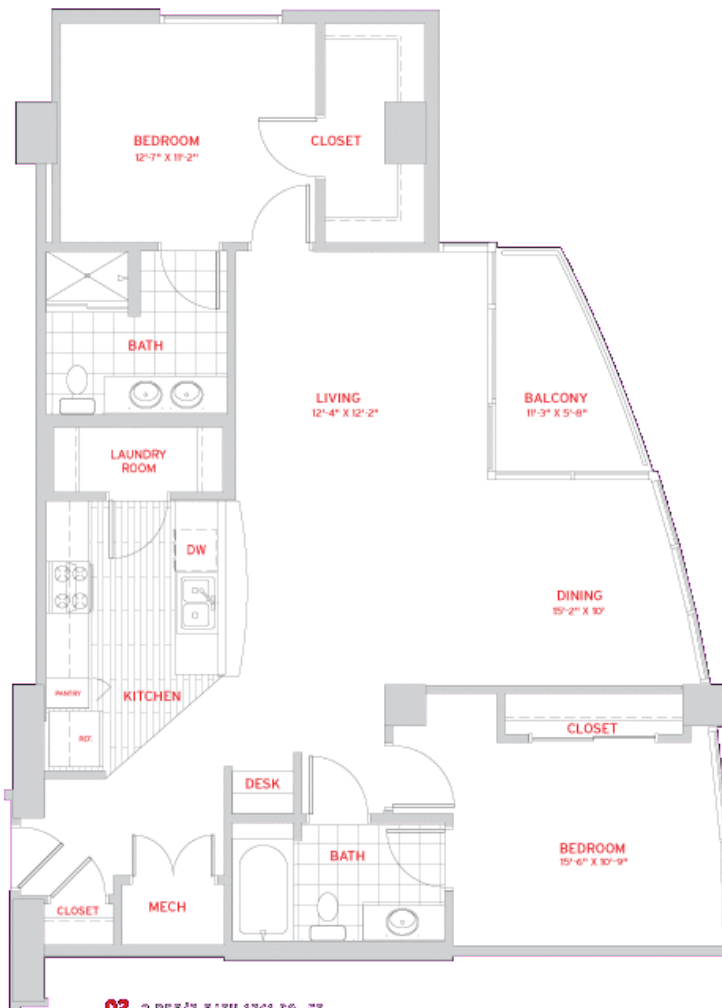

SOLAIRE
at the plaza

01

1,261 sq.ft.
2 Bedrooms / 2 Bath

JoseOleHomes.com

407.466.6176

*All floor plans are deemed reliable but not guaranteed and should be independently verified through a professional appraiser.

SOLAIRE
at the plaza

02

1,212 sq.ft.
2 Bedrooms / 2 Baths

JoseOleHomes.com

407.466.6176

*All floor plans are deemed reliable but not guaranteed and should be independently verified through a professional appraiser.

SOLAIRE
at the plaza

03

615 sq.ft.
1 Studio / 1 Bath

JoseOleHomes.com

407.466.6176

*All floor plans are deemed reliable but not guaranteed and should be independently verified through a professional appraiser.

04

715 sq.ft.
1 Bedroom / 1 Bath

05

1,263 sq.ft.
2 Bedrooms / 2 Baths

05 2 BED/2 BATH 1263 SQ. FT.

06

729sq.ft.
1 Bedroom / 1 Bath

06 1 BED/1 BATH 729 SQ. FT.