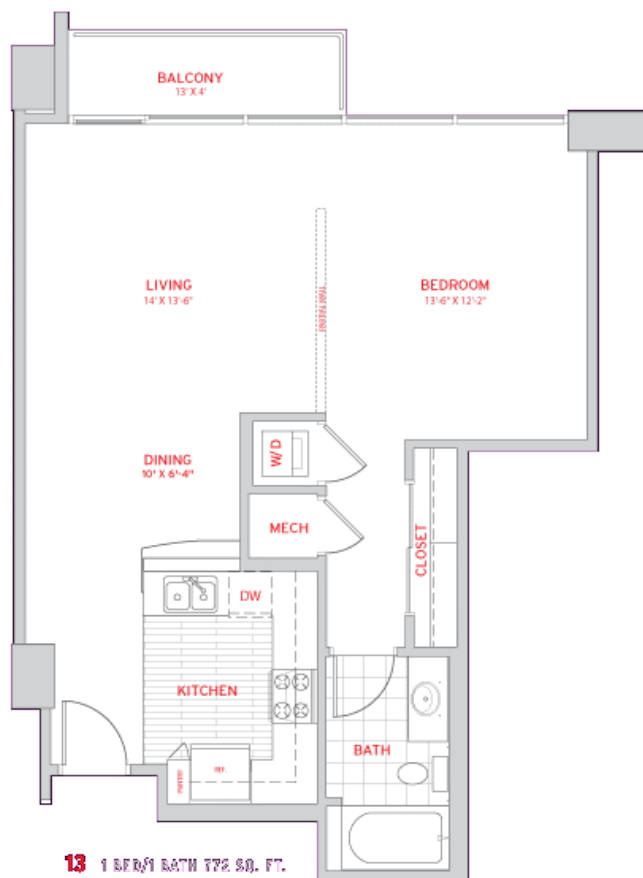

SOLAIRE
at the plaza

03

615 sq.ft.
1 Studio / 1 Bath

JoseOleHomes.com

407.466.6176

*All floor plans are deemed reliable but not guaranteed and should be independently verified through a professional appraiser.

09 1 BED/1 BATH 862 SQ. FT.

10

804 sq.ft.
1 Bedroom / 1 Bath

10 1 BED/1 BATH 804 SQ. FT.

11

857 sq.ft.
1 Bedroom / 1 Bath

11 1 BED/1 BATH 857 SQ. FT.

12

862 sq.ft.
1 Bedroom / 1 Bath

13

772 sq.ft.
1 Bedroom / 1 Bath

14

729 sq.ft.
1 Bedroom / 1 Bath

15

1,212 sq.ft.
2 Bedrooms / 2 Baths

15 2 BED/2 BATH 1212 SQ. FT.