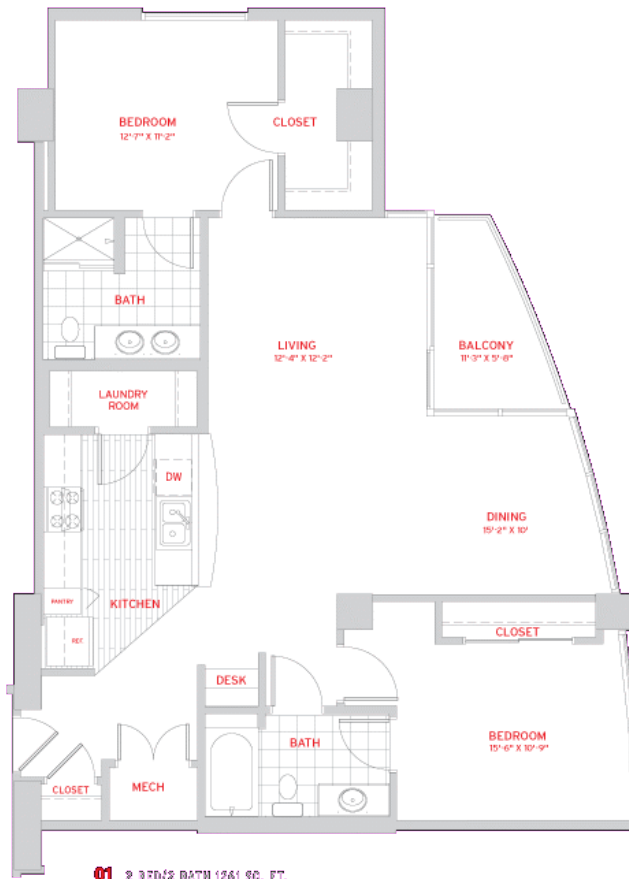

SOLAIRE
at the plaza

01

1,261 sq.ft.
2 Bedrooms / 2 Bath

JoseOleHomes.com

407.466.6176

*All floor plans are deemed reliable but not guaranteed and should be independently verified through a professional appraiser.

SOLAIRE
at the plaza

02

1,212 sq.ft.
2 Bedrooms / 2 Baths

JoseOleHomes.com

407.466.6176

*All floor plans are deemed reliable but not guaranteed and should be independently verified through a professional appraiser.

SOLAIRE
at the plaza

03

615 sq.ft.
1 Studio / 1 Bath

JoseOleHomes.com

407.466.6176

*All floor plans are deemed reliable but not guaranteed and should be independently verified through a professional appraiser.

04

715 sq.ft.
1 Bedroom / 1 Bath

05

1,263 sq.ft.
2 Bedrooms / 2 Baths

05 2 BED/2 BATH 1263 SQ. FT.

06

729sq.ft.
1 Bedroom / 1 Bath

06 1 BED/1 BATH 729 SQ. FT.