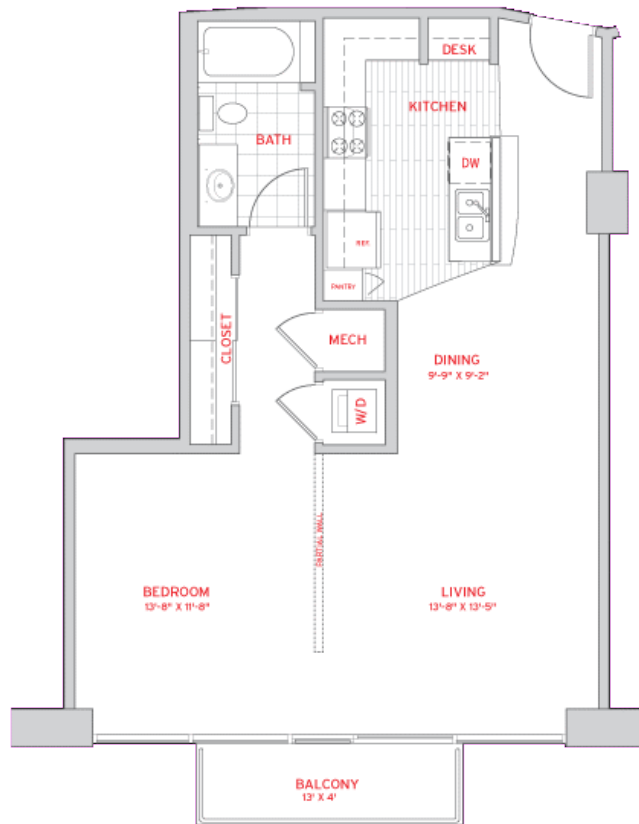

SOLAIRE
at the plaza

02

1,212 sq.ft.
2 Bedrooms / 2 Baths

JoseOleHomes.com

407.466.6176

*All floor plans are deemed reliable but not guaranteed and should be independently verified through a professional appraiser.

SOLAIRE
at the plaza

03

615 sq.ft.
1 Studio / 1 Bath

JoseOleHomes.com

407.466.6176

*All floor plans are deemed reliable but not guaranteed and should be independently verified through a professional appraiser.

07

730 sq.ft.
1 Bedroom / 1 Bath

07 1 BED/1 BATH 730 SQ. FT.

08

837 sq.ft.
1 Bedroom / 1 Bath

08 1 BED/1 BATH 837 SQ. FT.

09

862 sq.ft.
1 Bedroom / 1 Bath

09 1 BED/1 BATH 862 SQ. FT.

10

804 sq.ft.
1 Bedroom / 1 Bath

10 1 BED/1 BATH 804 SQ. FT.

11

857 sq.ft.
1 Bedroom / 1 Bath

11 1 BED/1 BATH 857 SQ. FT.

12