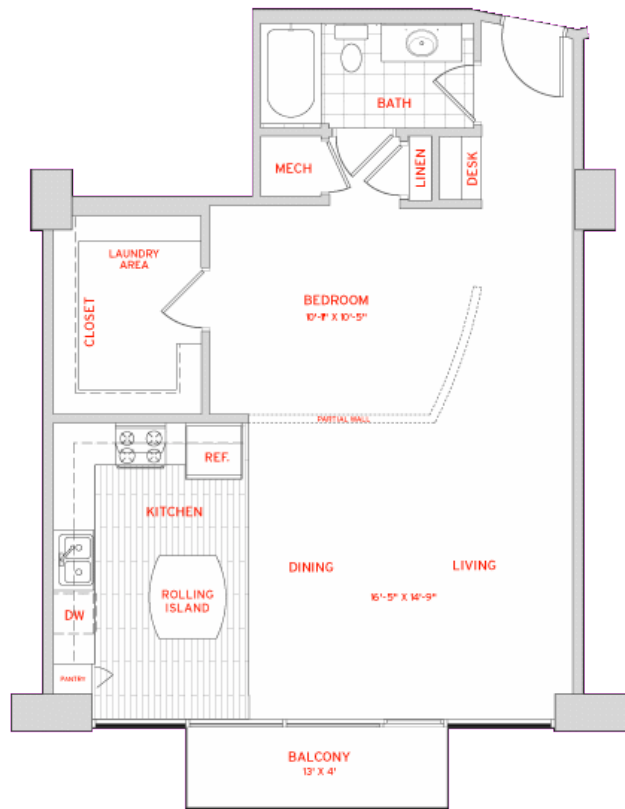

SOLAIRE
at the plaza

03

615 sq.ft.
1 Studio / 1 Bath

JoseOleHomes.com

407.466.6176

*All floor plans are deemed reliable but not guaranteed and should be independently verified through a professional appraiser.

04

715 sq.ft.
1 Bedroom / 1 Bath

05

1,263 sq.ft.
2 Bedrooms / 2 Baths

05 2 BED/2 BATH 1263 SQ. FT.

06

729sq.ft.
1 Bedroom / 1 Bath

06 1 BED/1 BATH 729 SQ. FT.

07

730 sq.ft.
1 Bedroom / 1 Bath

07 1 BED/1 BATH 730 SQ. FT.

08

837 sq.ft.
1 Bedroom / 1 Bath

08 1 BED/1 BATH 837 SQ. FT.

09

862 sq.ft.
1 Bedroom / 1 Bath

09 1 BED/1 BATH 862 SQ. FT.

10

804 sq.ft.
1 Bedroom / 1 Bath

10 1 BED/1 BATH 804 SQ. FT.

11

857 sq.ft.
1 Bedroom / 1 Bath

11 1 BED/1 BATH 857 SQ. FT.

12