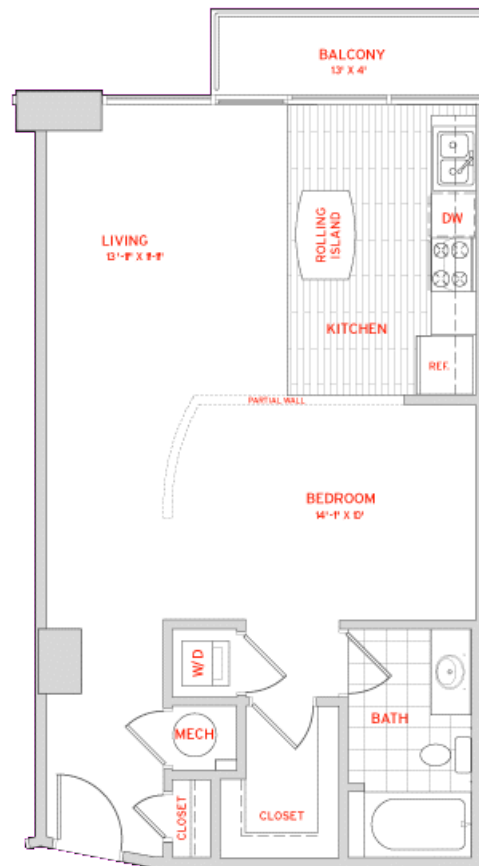

SOLAIRE
at the plaza

02

1,212 sq.ft.
2 Bedrooms / 2 Baths

JoseOleHomes.com

407.466.6176

*All floor plans are deemed reliable but not guaranteed and should be independently verified through a professional appraiser.

SOLAIRE
at the plaza

03

615 sq.ft.
1 Studio / 1 Bath

JoseOleHomes.com

407.466.6176

*All floor plans are deemed reliable but not guaranteed and should be independently verified through a professional appraiser.

04

715 sq.ft.
1 Bedroom / 1 Bath

05

1,263 sq.ft.
2 Bedrooms / 2 Baths

05 2 BED/2 BATH 1263 SQ. FT.

06

729sq.ft.
1 Bedroom / 1 Bath

06 1 BED/1 BATH 729 SQ. FT.

07

730 sq.ft.
1 Bedroom / 1 Bath

07 1 BED/1 BATH 730 SQ. FT.

08

837 sq.ft.
1 Bedroom / 1 Bath

08 1 BED/1 BATH 837 SQ. FT.

09

862 sq.ft.
1 Bedroom / 1 Bath