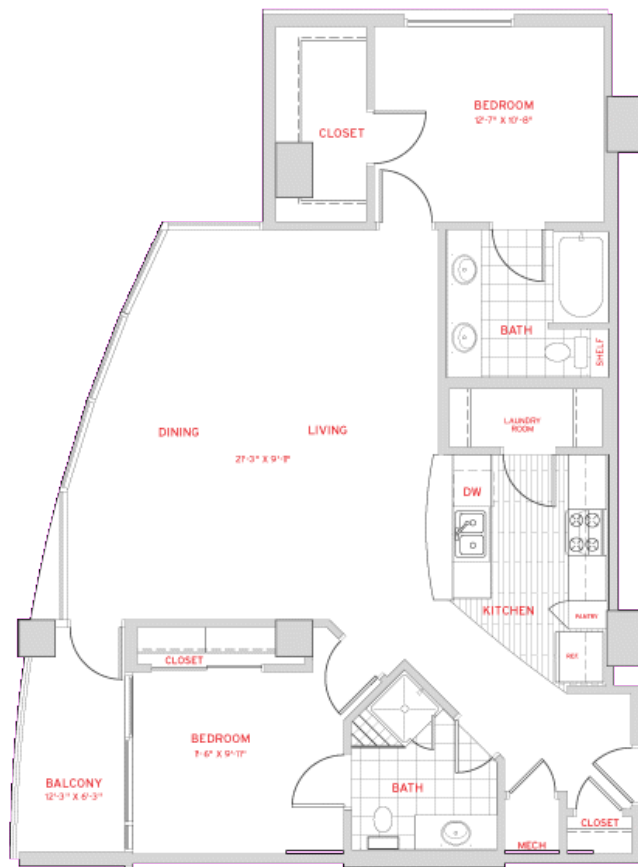

SOLAIRE
at the plaza

03

615 sq.ft.
1 Studio / 1 Bath

JoseOleHomes.com

407.466.6176

*All floor plans are deemed reliable but not guaranteed and should be independently verified through a professional appraiser.

862 sq.ft.
1 Bedroom / 1 Bath

13

772 sq.ft.
1 Bedroom / 1 Bath

14

729 sq.ft.
1 Bedroom / 1 Bath

15

1,212 sq.ft.
2 Bedrooms / 2 Baths

15 2 BED/2 BATH 1212 SQ. FT.

16

1,212 sq.ft.
2 Bedrooms / 2 Baths

16 2 BED/2 BATH 1212 SQ. FT.