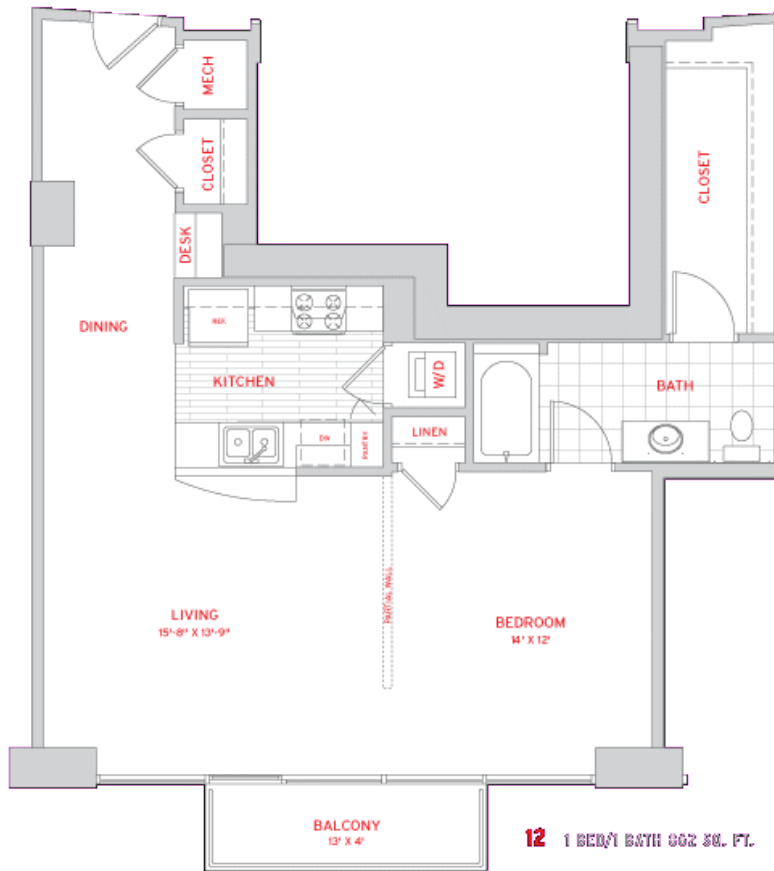

SOLAIRE
at the plaza

03

615 sq.ft.
1 Studio / 1 Bath

JoseOleHomes.com

407.466.6176

*All floor plans are deemed reliable but not guaranteed and should be independently verified through a professional appraiser.

09 1 BED/1 BATH 862 SQ. FT.

10

804 sq.ft.
1 Bedroom / 1 Bath

10 1 BED/1 BATH 804 SQ. FT.

11

857 sq.ft.
1 Bedroom / 1 Bath

11 1 BED/1 BATH 857 SQ. FT.

12

862 sq.ft.
1 Bedroom / 1 Bath

13

772 sq.ft.
1 Bedroom / 1 Bath

14

729 sq.ft.
1 Bedroom / 1 Bath

15

1,212 sq.ft.
2 Bedrooms / 2 Baths

15 2 BED/2 BATH 1212 SQ. FT.