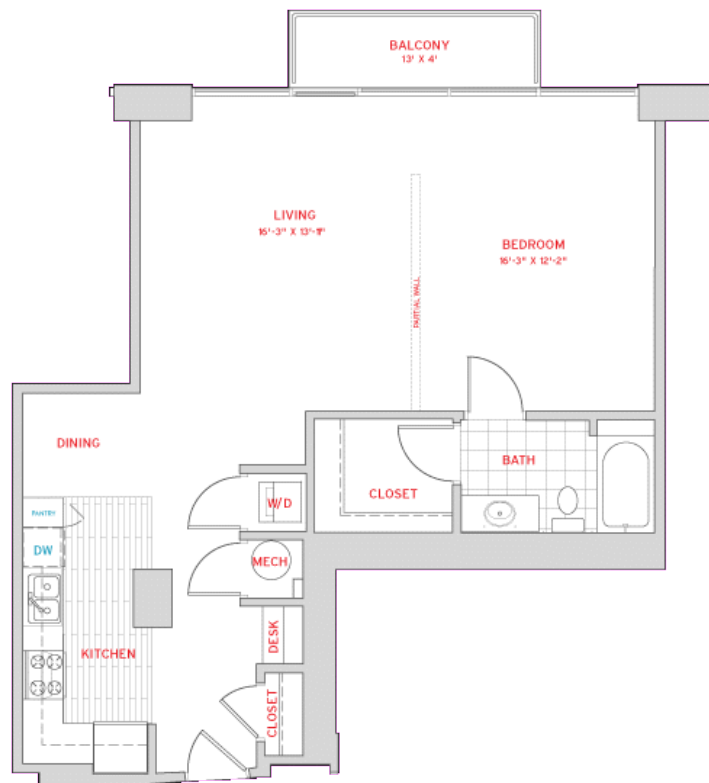

SOLAIRE
at the plaza

03

615 sq.ft.
1 Studio / 1 Bath

JoseOleHomes.com

407.466.6176

*All floor plans are deemed reliable but not guaranteed and should be independently verified through a professional appraiser.

09 1 BED/1 BATH 862 SQ. FT.

10

804 sq.ft.
1 Bedroom / 1 Bath

10 1 BED/1 BATH 804 SQ. FT.

11

857 sq.ft.
1 Bedroom / 1 Bath

11 1 BED/1 BATH 857 SQ. FT.

12

862 sq.ft.
1 Bedroom / 1 Bath

13

772 sq.ft.
1 Bedroom / 1 Bath

14

729 sq.ft.
1 Bedroom / 1 Bath

15

1,212 sq.ft.
2 Bedrooms / 2 Baths

15 2 BED/2 BATH 1212 SQ. FT.