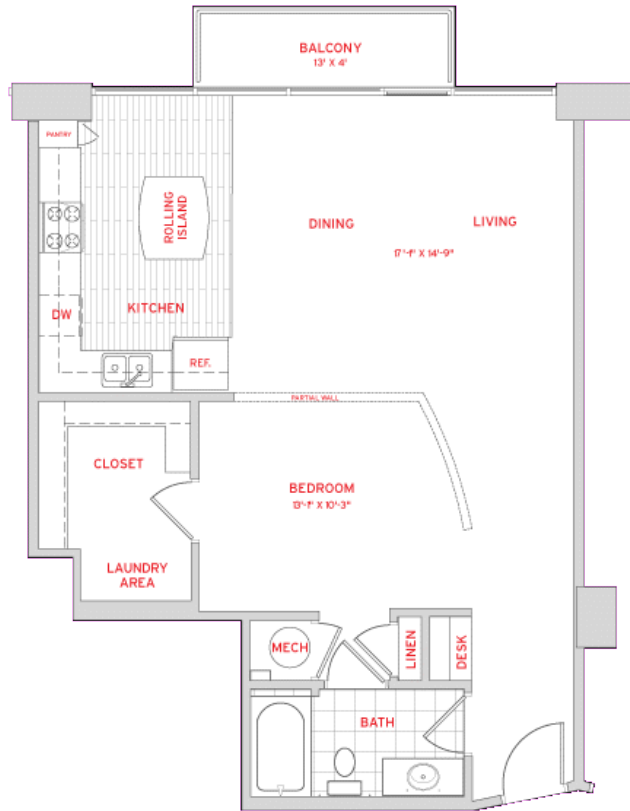

SOLAIRE
at the plaza

03

615 sq.ft.
1 Studio / 1 Bath

JoseOleHomes.com

407.466.6176

*All floor plans are deemed reliable but not guaranteed and should be independently verified through a professional appraiser.

04

715 sq.ft.
1 Bedroom / 1 Bath

05

1,263 sq.ft.
2 Bedrooms / 2 Baths

05 2 BED/2 BATH 1263 SQ. FT.

06

729sq.ft.
1 Bedroom / 1 Bath

06 1 BED/1 BATH 729 SQ. FT.

07

730 sq.ft.
1 Bedroom / 1 Bath

07 1 BED/1 BATH 730 SQ. FT.

08

837 sq.ft.
1 Bedroom / 1 Bath

08 1 BED/1 BATH 837 SQ. FT.

09

862 sq.ft.
1 Bedroom / 1 Bath

09 1 BED/1 BATH 862 SQ. FT.

10

804 sq.ft.
1 Bedroom / 1 Bath

10 1 BED/1 BATH 804 SQ. FT.

11

857 sq.ft.
1 Bedroom / 1 Bath

11 1 BED/1 BATH 857 SQ. FT.

12