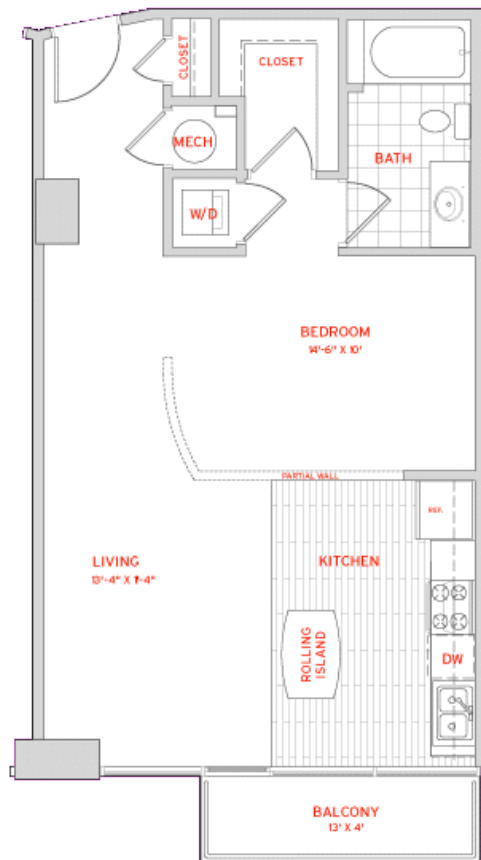

SOLAIRE
at the plaza

02

1,212 sq.ft.
2 Bedrooms / 2 Baths

JoseOleHomes.com

407.466.6176

*All floor plans are deemed reliable but not guaranteed and should be independently verified through a professional appraiser.

SOLAIRE
at the plaza

03

615 sq.ft.
1 Studio / 1 Bath

JoseOleHomes.com

407.466.6176

*All floor plans are deemed reliable but not guaranteed and should be independently verified through a professional appraiser.

04

715 sq.ft.
1 Bedroom / 1 Bath

05

1,263 sq.ft.
2 Bedrooms / 2 Baths

05 2 BED/2 BATH 1263 SQ. FT.

06

729sq.ft.
1 Bedroom / 1 Bath

06 1 BED/1 BATH 729 SQ. FT.

07

730 sq.ft.
1 Bedroom / 1 Bath

07 1 BED/1 BATH 730 SQ. FT.

08

837 sq.ft.
1 Bedroom / 1 Bath

08 1 BED/1 BATH 837 SQ. FT.

09

862 sq.ft.
1 Bedroom / 1 Bath