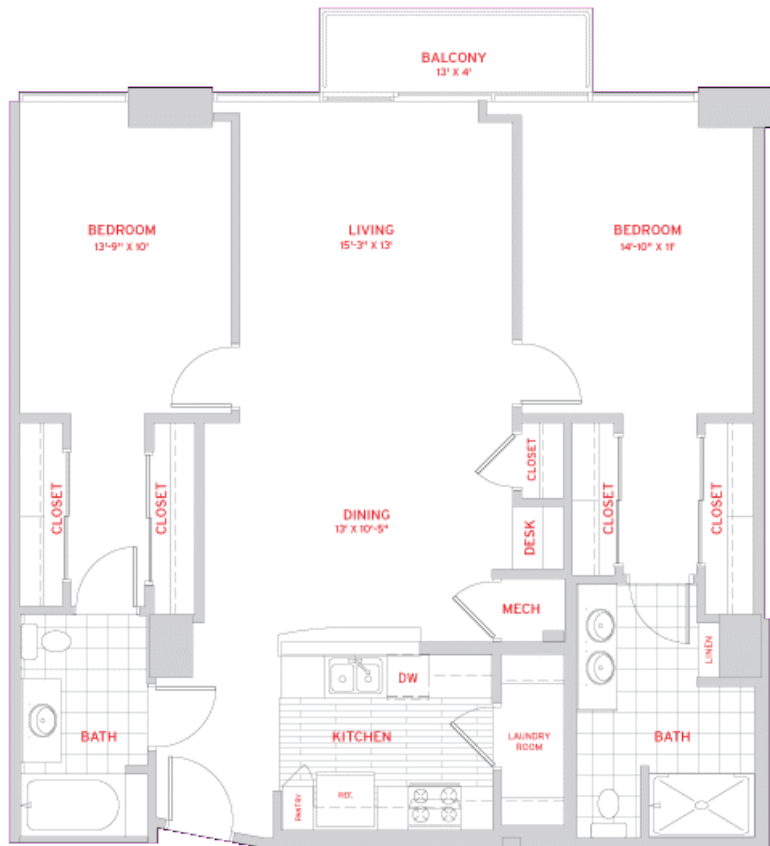

SOLAIRE
at the plaza

01

1,261 sq.ft.
2 Bedrooms / 2 Bath

JoseOleHomes.com

407.466.6176

*All floor plans are deemed reliable but not guaranteed and should be independently verified through a professional appraiser.

SOLAIRE
at the plaza

02

1,212 sq.ft.
2 Bedrooms / 2 Baths

JoseOleHomes.com

407.466.6176

*All floor plans are deemed reliable but not guaranteed and should be independently verified through a professional appraiser.

SOLAIRE
at the plaza

03

615 sq.ft.
1 Studio / 1 Bath

JoseOleHomes.com

407.466.6176

*All floor plans are deemed reliable but not guaranteed and should be independently verified through a professional appraiser.

04

715 sq.ft.
1 Bedroom / 1 Bath

05

1,263 sq.ft.
2 Bedrooms / 2 Baths

05 2 BED/2 BATH 1263 SQ. FT.

06

729sq.ft.
1 Bedroom / 1 Bath

06 1 BED/1 BATH 729 SQ. FT.