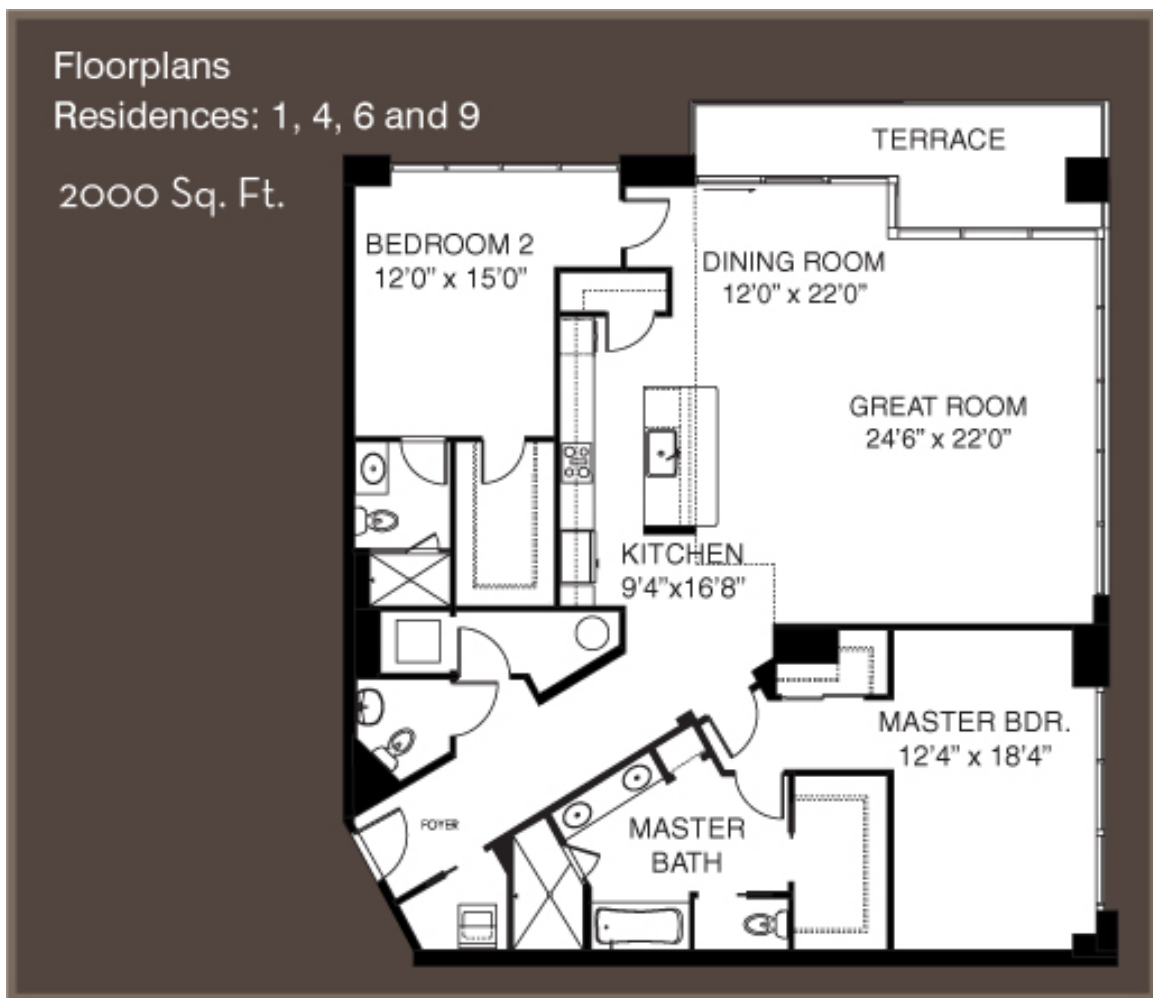

Star Tower Orlando

Residences 1,4,6 and 9

2000 sq.ft.

2 Bedroom / 2.5 Bath

JoseOleHomes.com

407.466.6176

*All floor plans are deemed reliable but not guaranteed and should be independently verified through a professional appraiser.

Star Tower Orlando

Residences 2,3,7 and 8

1765 sq.ft.
2 Bedroom / 2 Bath

JoseOleHomes.com

407.466.6176

*All floor plans are deemed reliable but not guaranteed and should be independently verified through a professional appraiser.

Star Tower Orlando

Residences 5 and 10

1150 sq.ft.
1 Bedroom / 2 Bath

JoseOleHomes.com

407.466.6176

*All floor plans are deemed reliable but not guaranteed and should be independently verified through a professional appraiser.