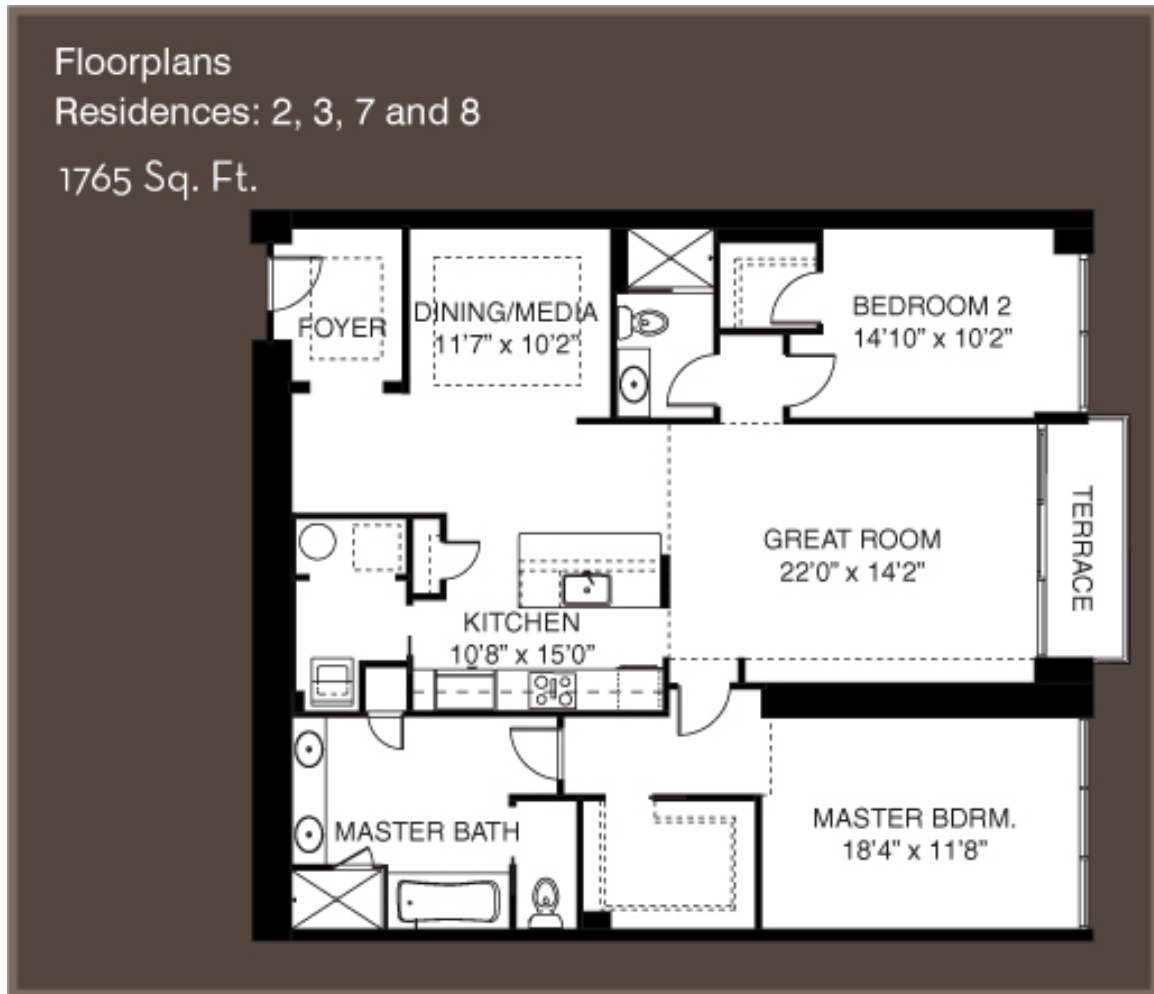

Star Tower Orlando

Residences 1,4,6 and 9

2000 sq.ft.

2 Bedroom / 2.5 Bath

JoseOleHomes.com

407.466.6176

*All floor plans are deemed reliable but not guaranteed and should be independently verified through a professional appraiser.

Star Tower Orlando

Residences 2,3,7 and 8

1765 sq.ft.
2 Bedroom / 2 Bath

JoseOleHomes.com

407.466.6176

*All floor plans are deemed reliable but not guaranteed and should be independently verified through a professional appraiser.

Star Tower Orlando

Residences 5 and 10

1150 sq.ft.
1 Bedroom / 2 Bath

JoseOleHomes.com

407.466.6176

*All floor plans are deemed reliable but not guaranteed and should be independently verified through a professional appraiser.

Star Tower Orlando

Residences 11 and 12

1975 sq.ft.
1 Bedroom / 1 Bath

JoseOleHomes.com

407.466.6176

*All floor plans are deemed reliable but not guaranteed and should be independently verified through a professional appraiser.