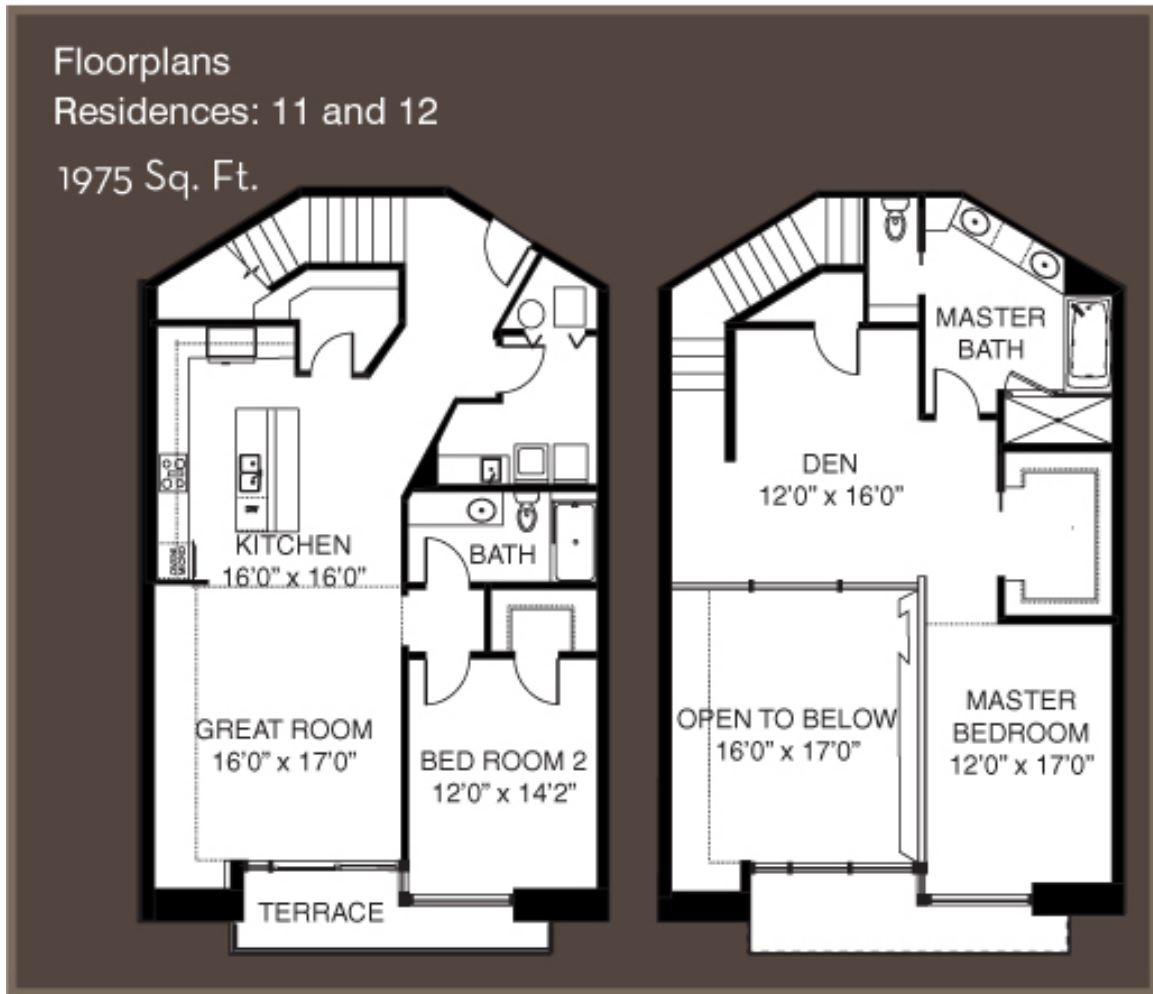

Star Tower Orlando

Residences 2,3,7 and 8

1765 sq.ft.
2 Bedroom / 2 Bath

JoseOleHomes.com

407.466.6176

*All floor plans are deemed reliable but not guaranteed and should be independently verified through a professional appraiser.

Star Tower Orlando

Residences 5 and 10

1150 sq.ft.
1 Bedroom / 2 Bath

JoseOleHomes.com

407.466.6176

*All floor plans are deemed reliable but not guaranteed and should be independently verified through a professional appraiser.

Star Tower Orlando

Residences 11 and 12

1975 sq.ft.
1 Bedroom / 1 Bath

JoseOleHomes.com

407.466.6176

*All floor plans are deemed reliable but not guaranteed and should be independently verified through a professional appraiser.